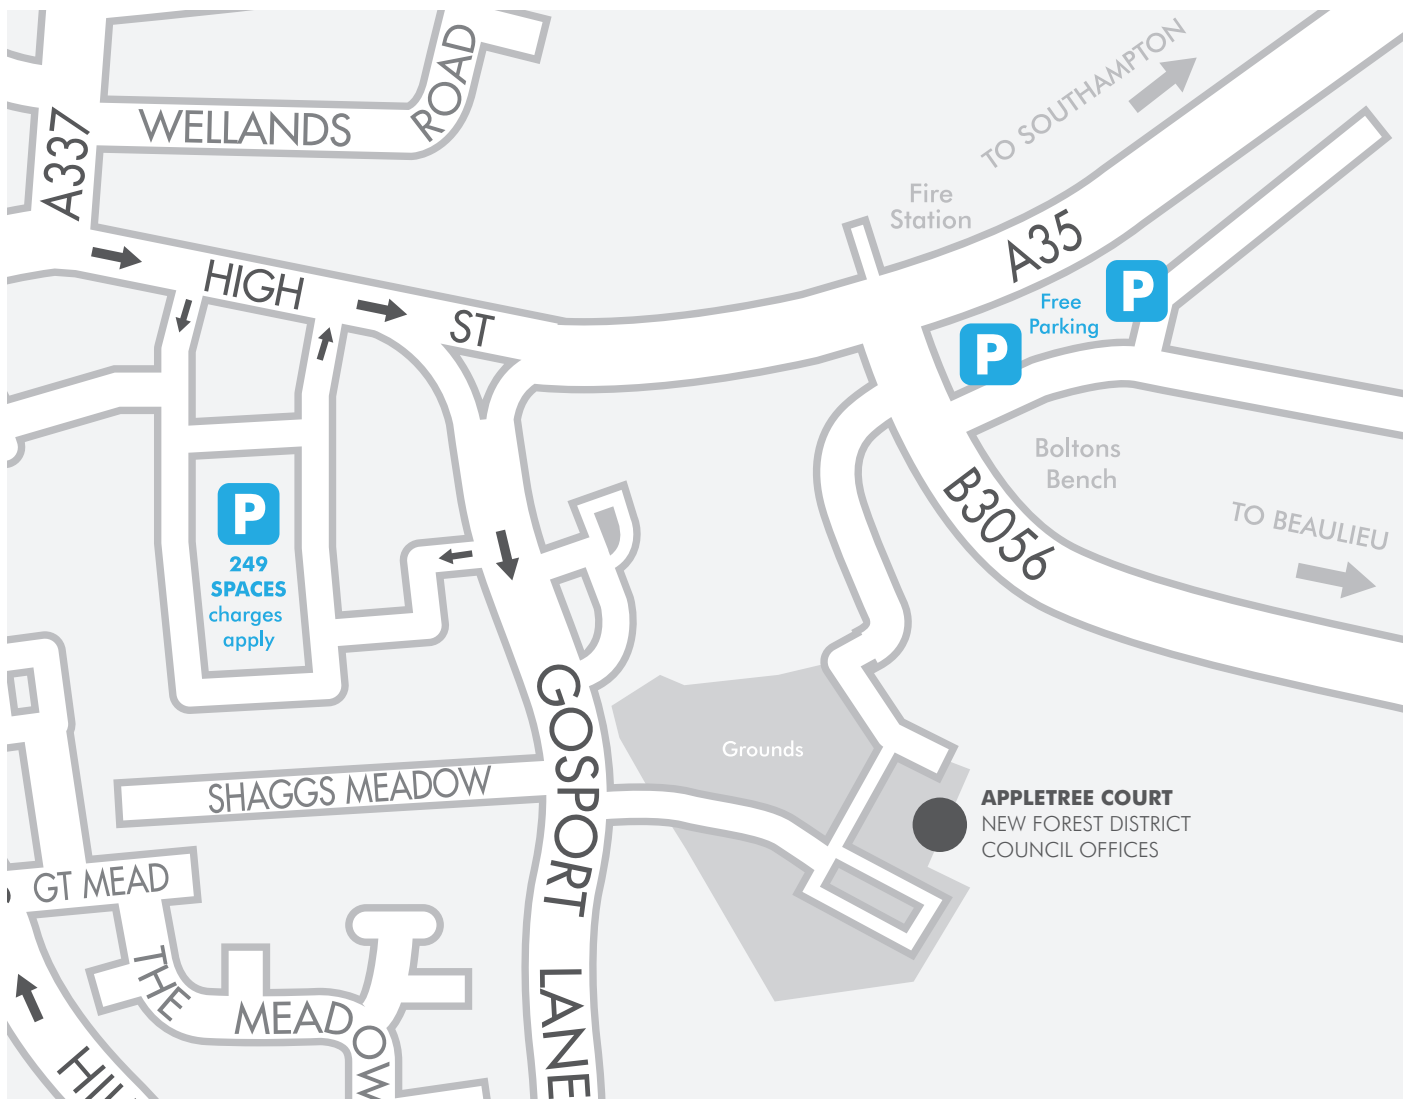

Location of council offices and public parking in Lyndhurst

Please note there are parking restrictions at the council offices.

New Forest District Council

Appletree Court
Beaulieu Road
Lyndhurst
Hants SO43 7PA
T: 023 8028 5000
newforest.gov.uk