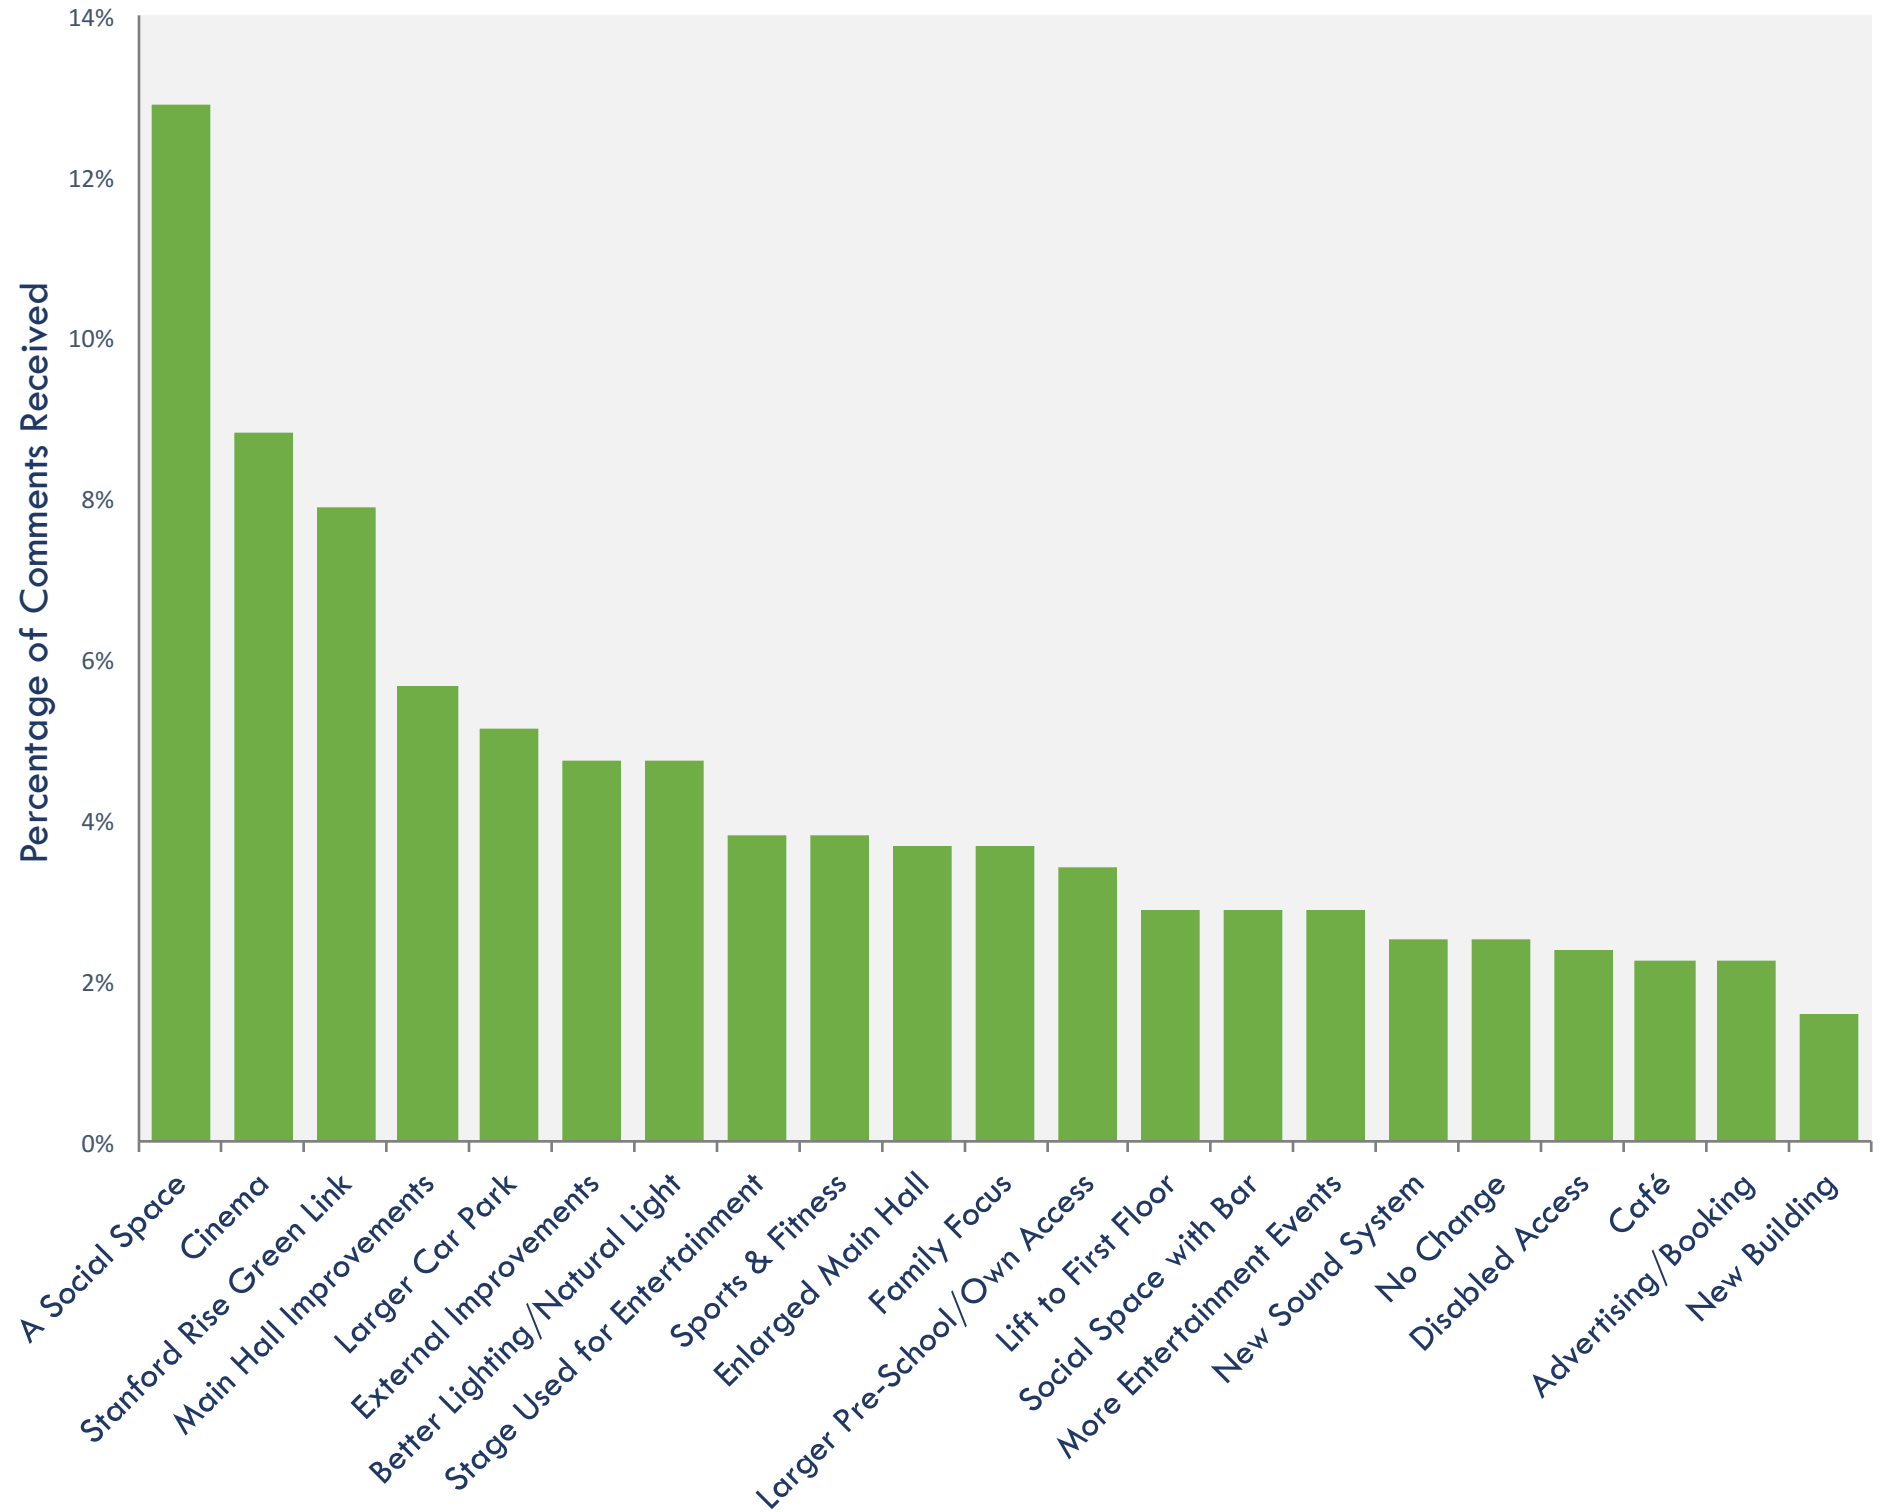

WHICH THEMES & IDEAS ARE MOST IMPORTANT TO PEOPLE?

*The survey asked:
Describe the most important change that could be delivered for YOU at Sway Village Hall or that could enhance the lives of the inhabitants of Sway...*

326 People responded to the survey
71% of respondents described themselves as 'Users' of the Village Hall