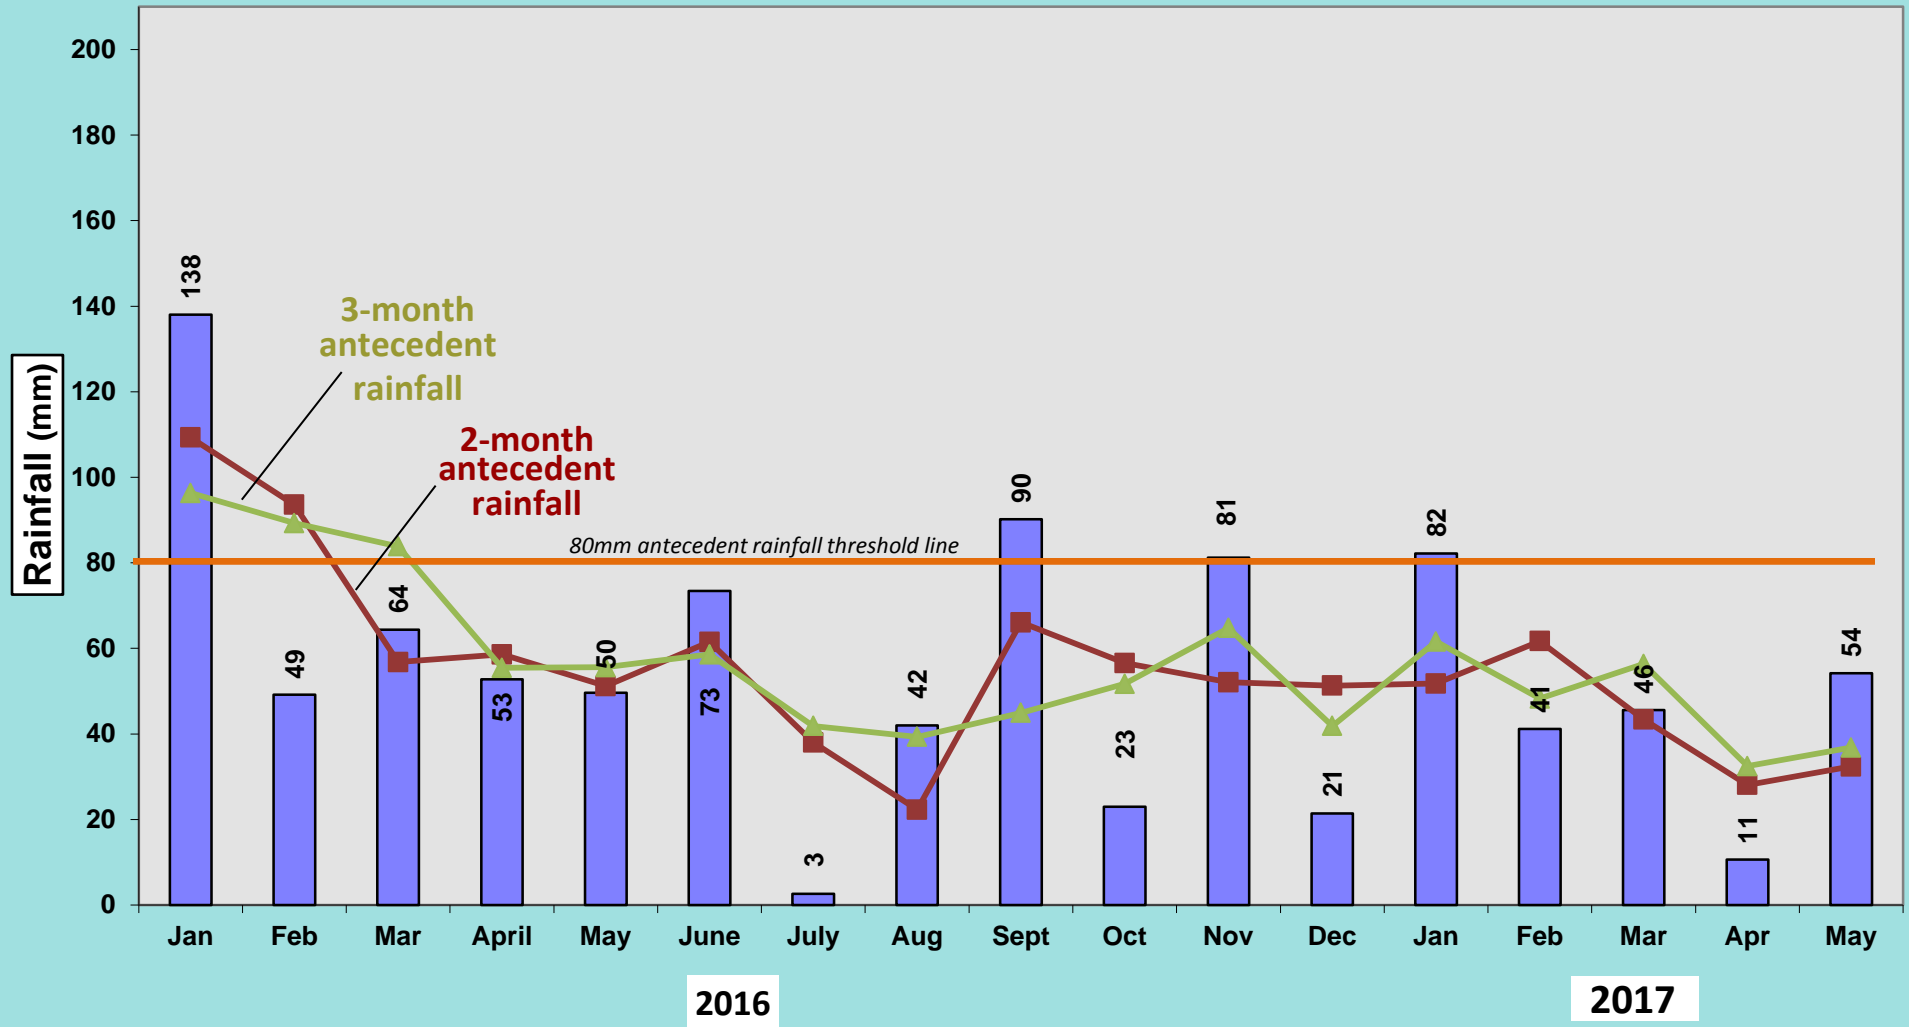

NAISH RAIN GAUGE 2018 (rainfall in mm)

NAISH RAIN GAUGE 2017(/18) (rainfall in mm)

NAISH RAIN GAUGE 2017 (rainfall in mm)

NAISH RAIN GAUGE 2016 (/17) (rainfall in mm)

NAISH RAIN GAUGE 2016 (rainfall in mm)

NAISH RAIN GAUGE 2015 (/16) (rainfall in mm)

NAISH RAIN GAUGE 2015 (rainfall in mm)

NAISH RAIN GAUGE 2014 (rainfall in mm)

NAISH RAIN GAUGE 2013 (rainfall in mm)

NAISH RAIN GAUGE 2012 (rainfall in mm)

NAISH RAIN GAUGE 2011 (mm)

EFFORD RAIN GAUGE 1997

EFFORD RAIN GAUGE 1996

EFFORD RAIN GAUGE 1995

EFFORD RAIN GAUGE 1994

TOTAL ANNUAL RAINFALL FIGURES 1994 - 2018 (mm)

MONTHLY AVERAGE RAINFALL FIGURES 1994 - Dec 2017 (mm)