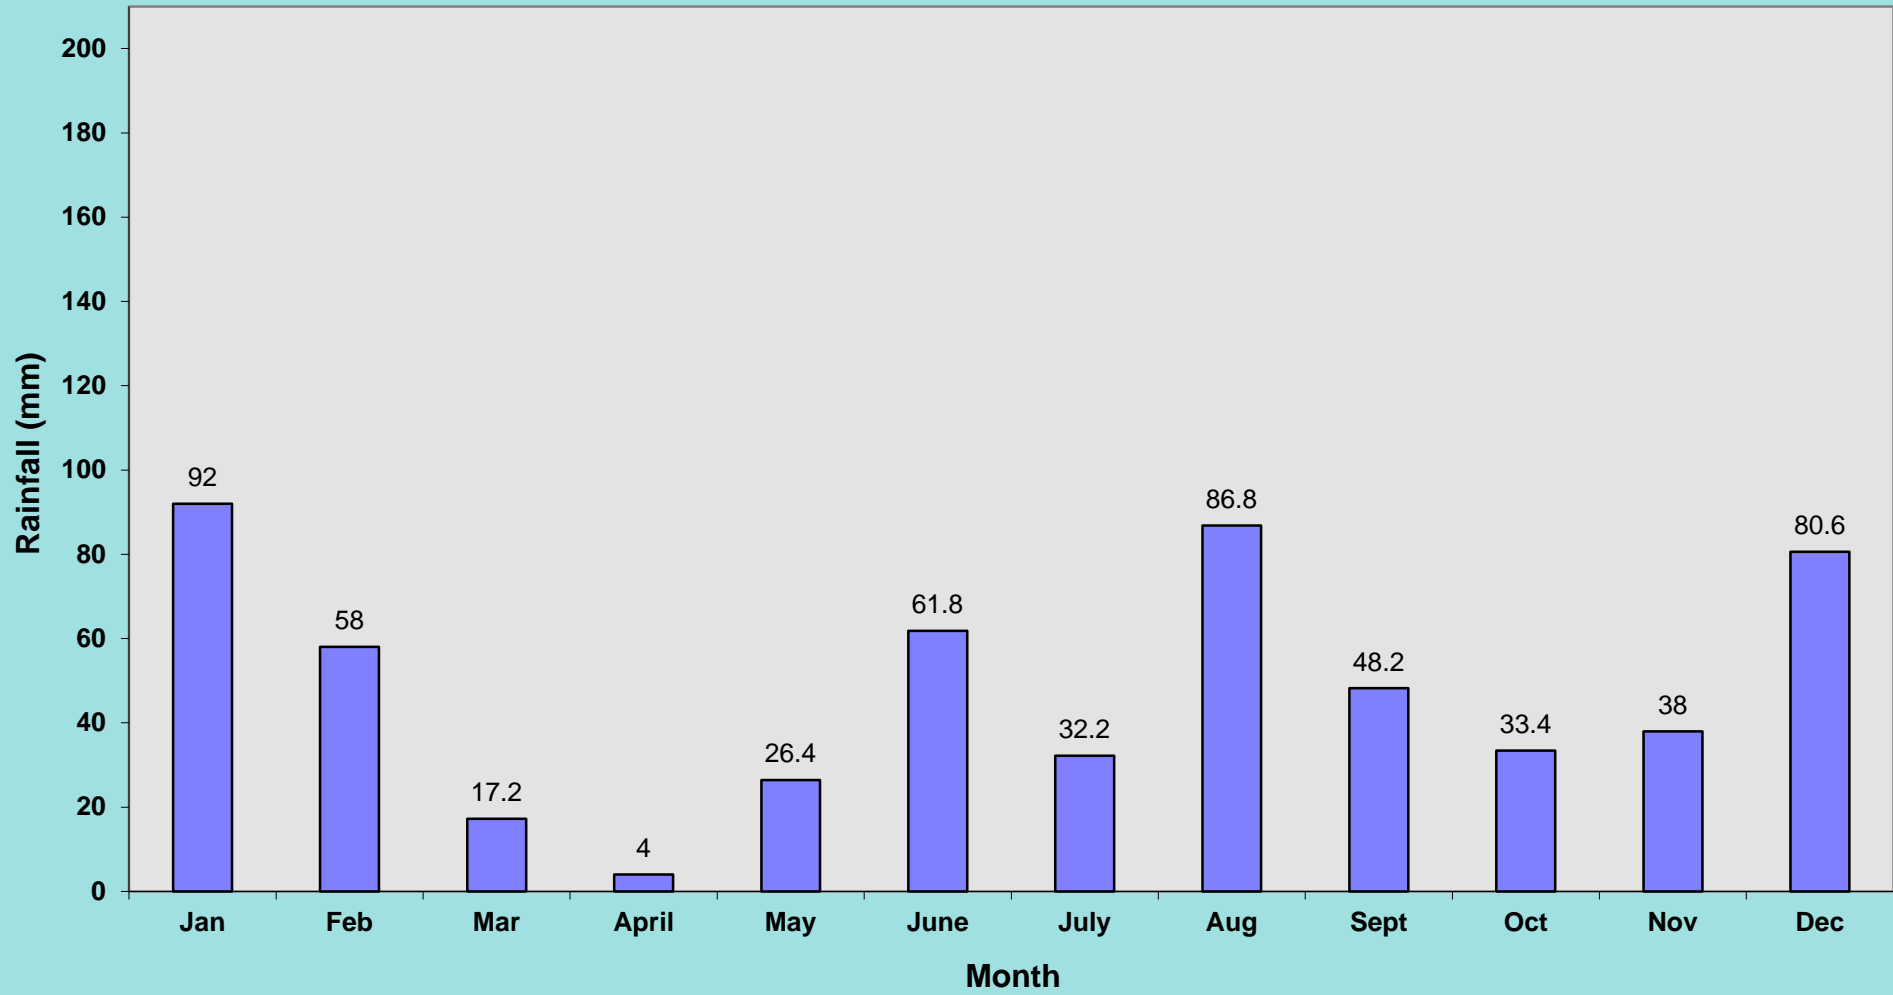

NAISH RAIN GAUGE 2015 (/16) (rainfall in mm)

NAISH RAIN GAUGE 2015 (rainfall in mm)

NAISH RAIN GAUGE 2014 (rainfall in mm)

NAISH RAIN GAUGE 2013 (rainfall in mm)

NAISH RAIN GAUGE 2012 (rainfall in mm)

NAISH RAIN GAUGE 2011 (mm)

EFFORD RAIN GAUGE 1997

EFFORD RAIN GAUGE 1996

EFFORD RAIN GAUGE 1995

EFFORD RAIN GAUGE 1994

TOTAL ANNUAL RAINFALL FIGURES 1994 - 2018 (mm)

MONTHLY AVERAGE RAINFALL FIGURES 1994 - Dec 2017 (mm)