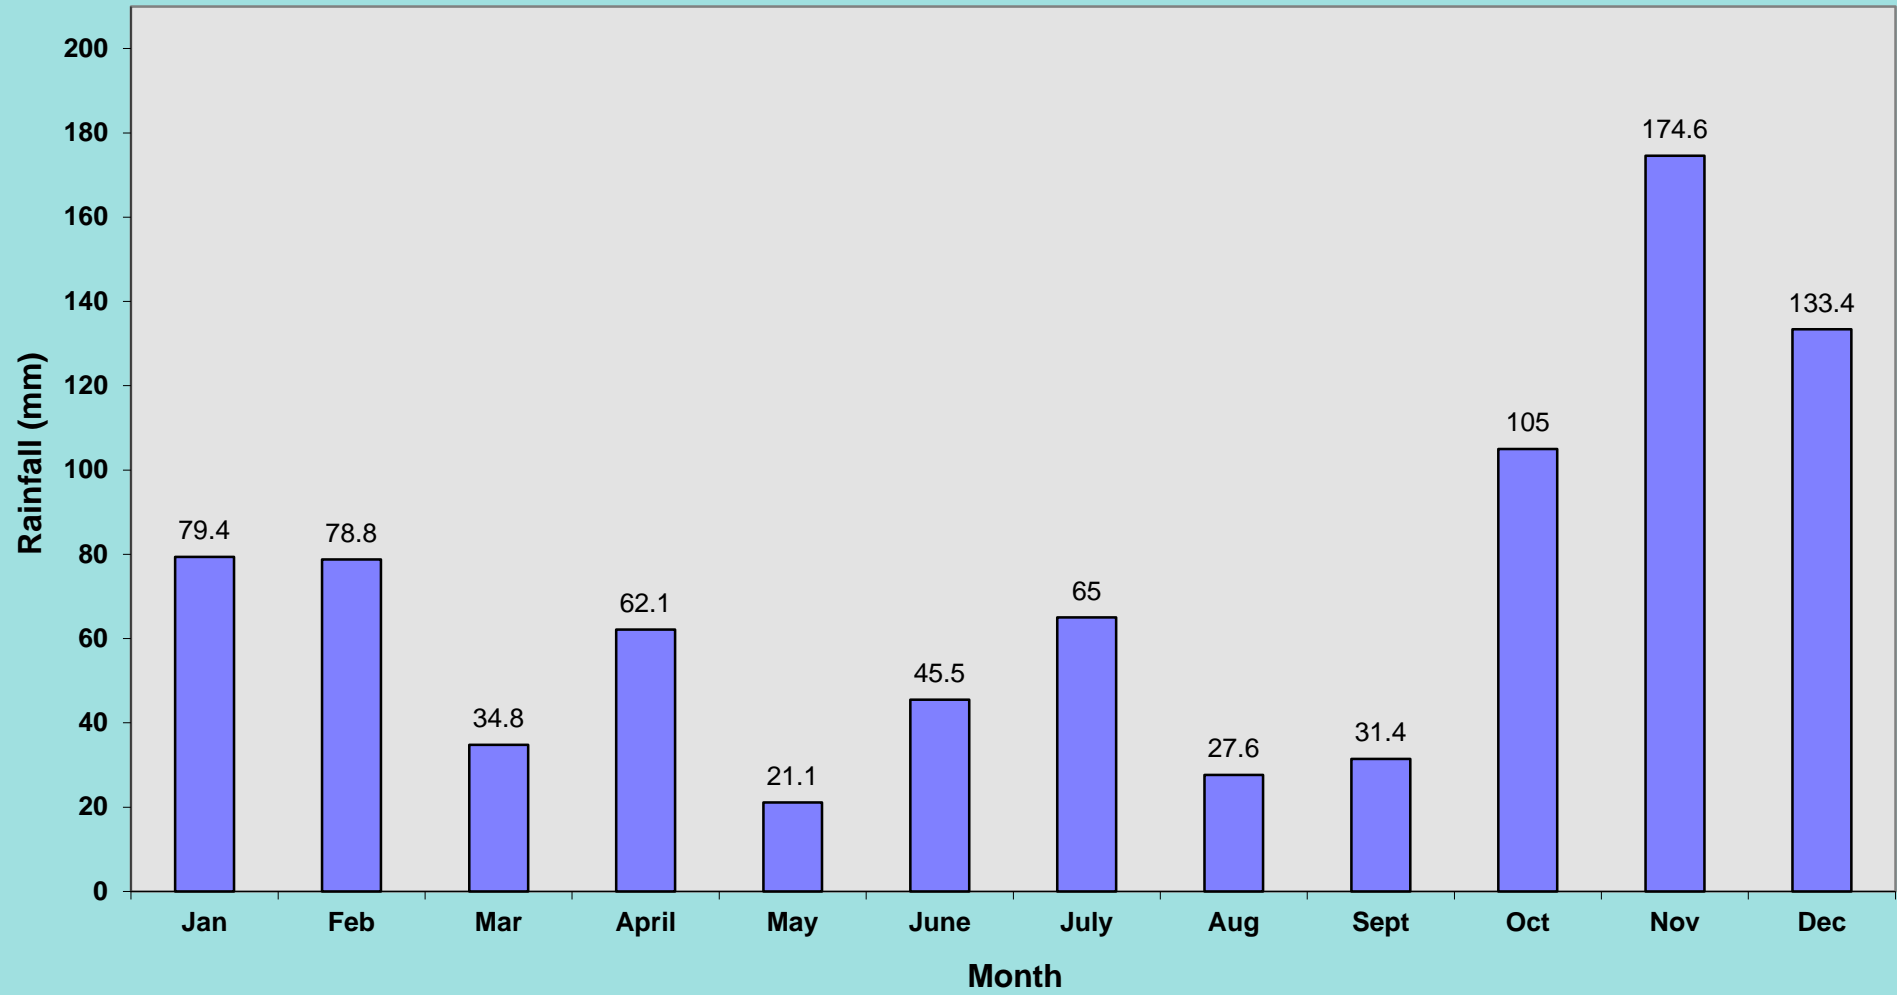

NAISH RAIN GAUGE 2009 (mm)