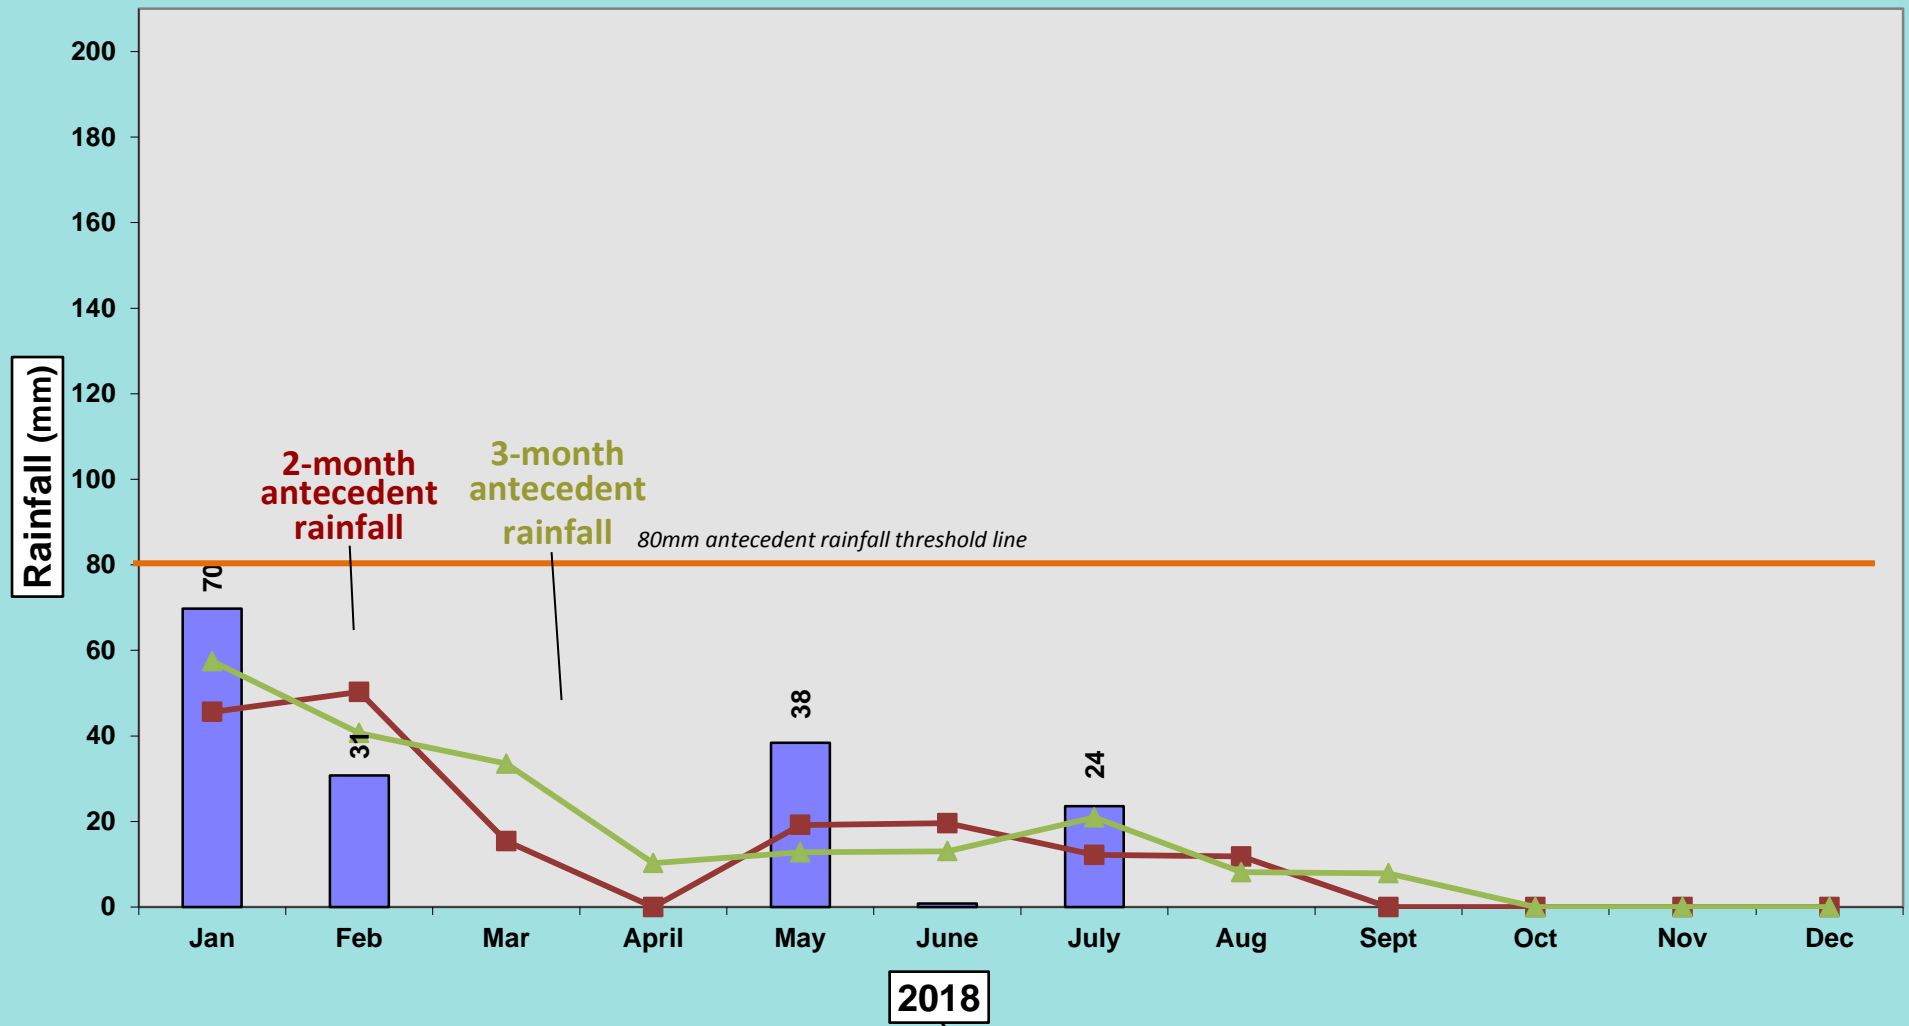

NAISH RAIN GAUGE 2018 (rainfall in mm)

NAISH RAIN GAUGE 2017(/18) (rainfall in mm)

NAISH RAIN GAUGE 2017 (rainfall in mm)

NAISH RAIN GAUGE 2016 (/17) (rainfall in mm)

NAISH RAIN GAUGE 2016 (rainfall in mm)

NAISH RAIN GAUGE 2015 (/16) (rainfall in mm)

NAISH RAIN GAUGE 2015 (rainfall in mm)

NAISH RAIN GAUGE 2014 (rainfall in mm)

NAISH RAIN GAUGE 2013 (rainfall in mm)

NAISH RAIN GAUGE 2012 (rainfall in mm)

NAISH RAIN GAUGE 2011 (mm)

EFFORD RAIN GAUGE 1997

EFFORD RAIN GAUGE 1996

EFFORD RAIN GAUGE 1995

EFFORD RAIN GAUGE 1994

TOTAL ANNUAL RAINFALL FIGURES 1994 - 2018 (mm)

MONTHLY AVERAGE RAINFALL FIGURES 1994 - Dec 2017 (mm)