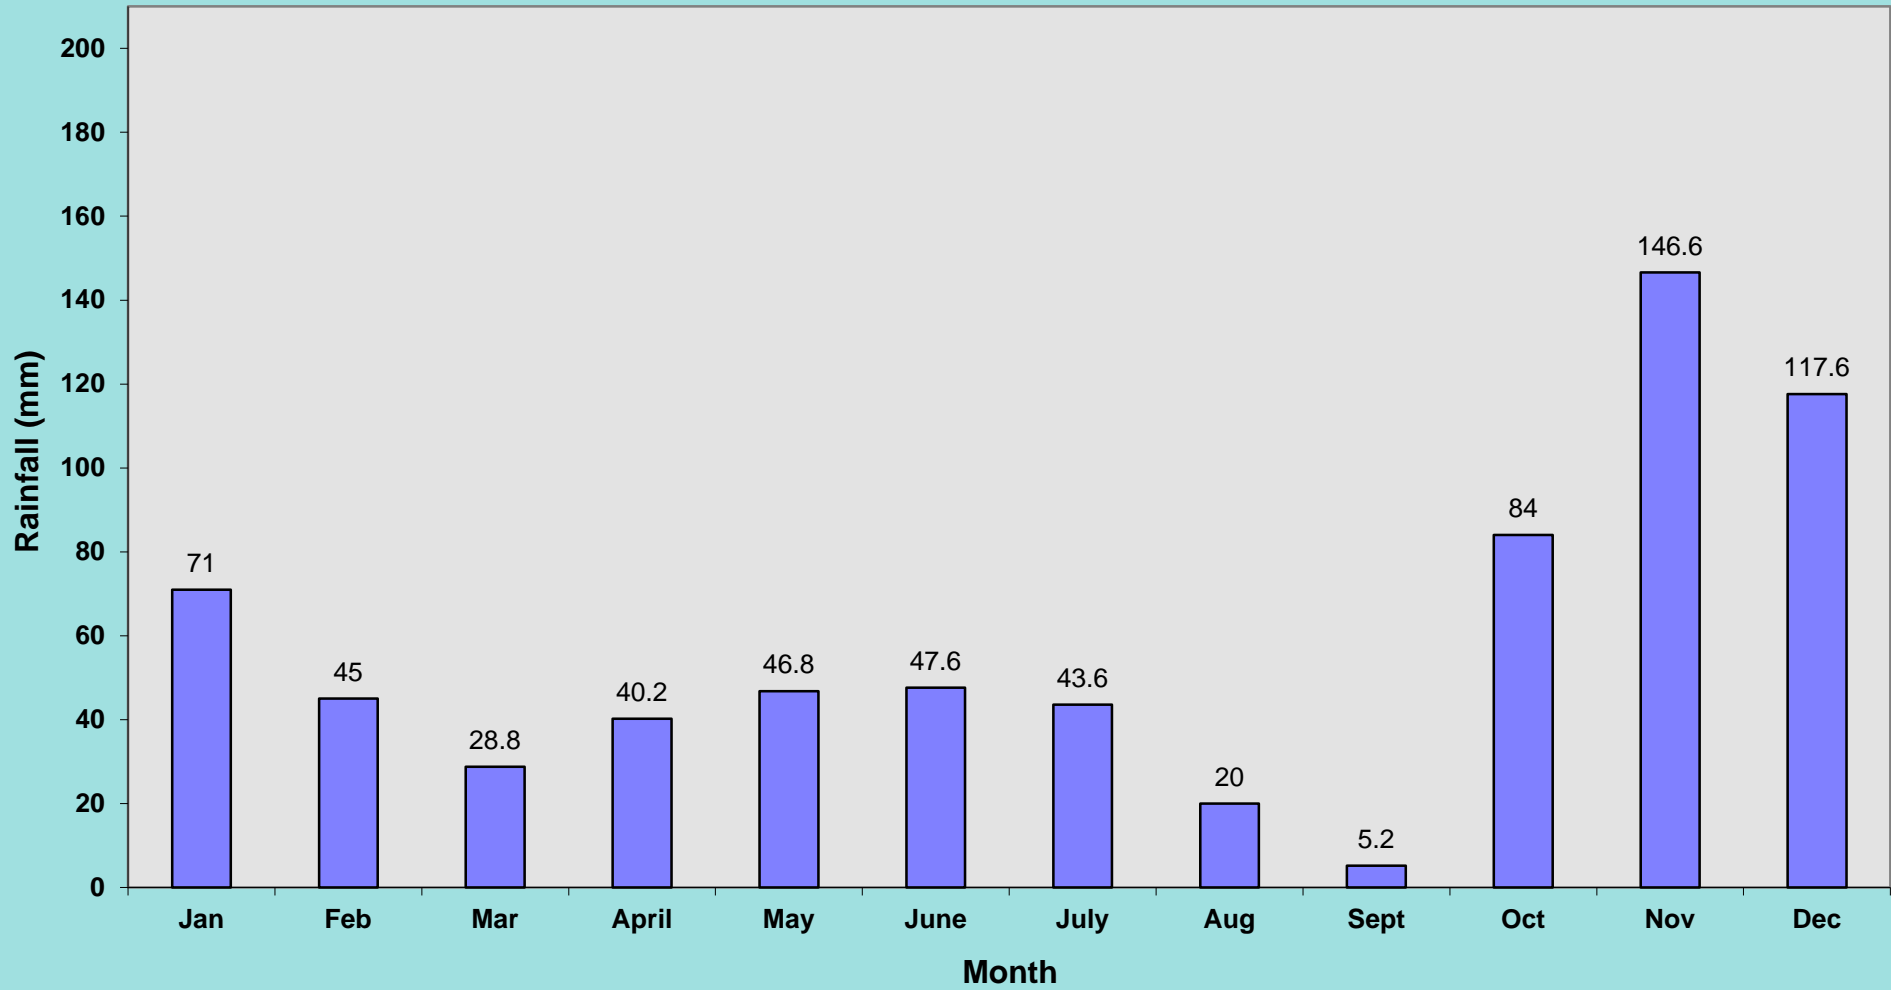

NAISH RAIN GAUGE 2010 (mm)

NAISH RAIN GAUGE 2009 (mm)

NAISH RAIN GAUGE 2008 (mm)

NAISH RAIN GAUGE 2007 (mm)

NAISH RAIN GAUGE 2006 (mm)

NAISH RAIN GAUGE 2005 (mm)

NAISH RAIN GAUGE 2004 (mm)

NAISH RAIN GAUGE 2003 (mm)

EFFORD RAIN GAUGE 1997

EFFORD RAIN GAUGE 1996

EFFORD RAIN GAUGE 1995

EFFORD RAIN GAUGE 1994

TOTAL ANNUAL RAINFALL FIGURES 1994 - 2018 (mm)

MONTHLY AVERAGE RAINFALL FIGURES 1994 - Dec 2017 (mm)