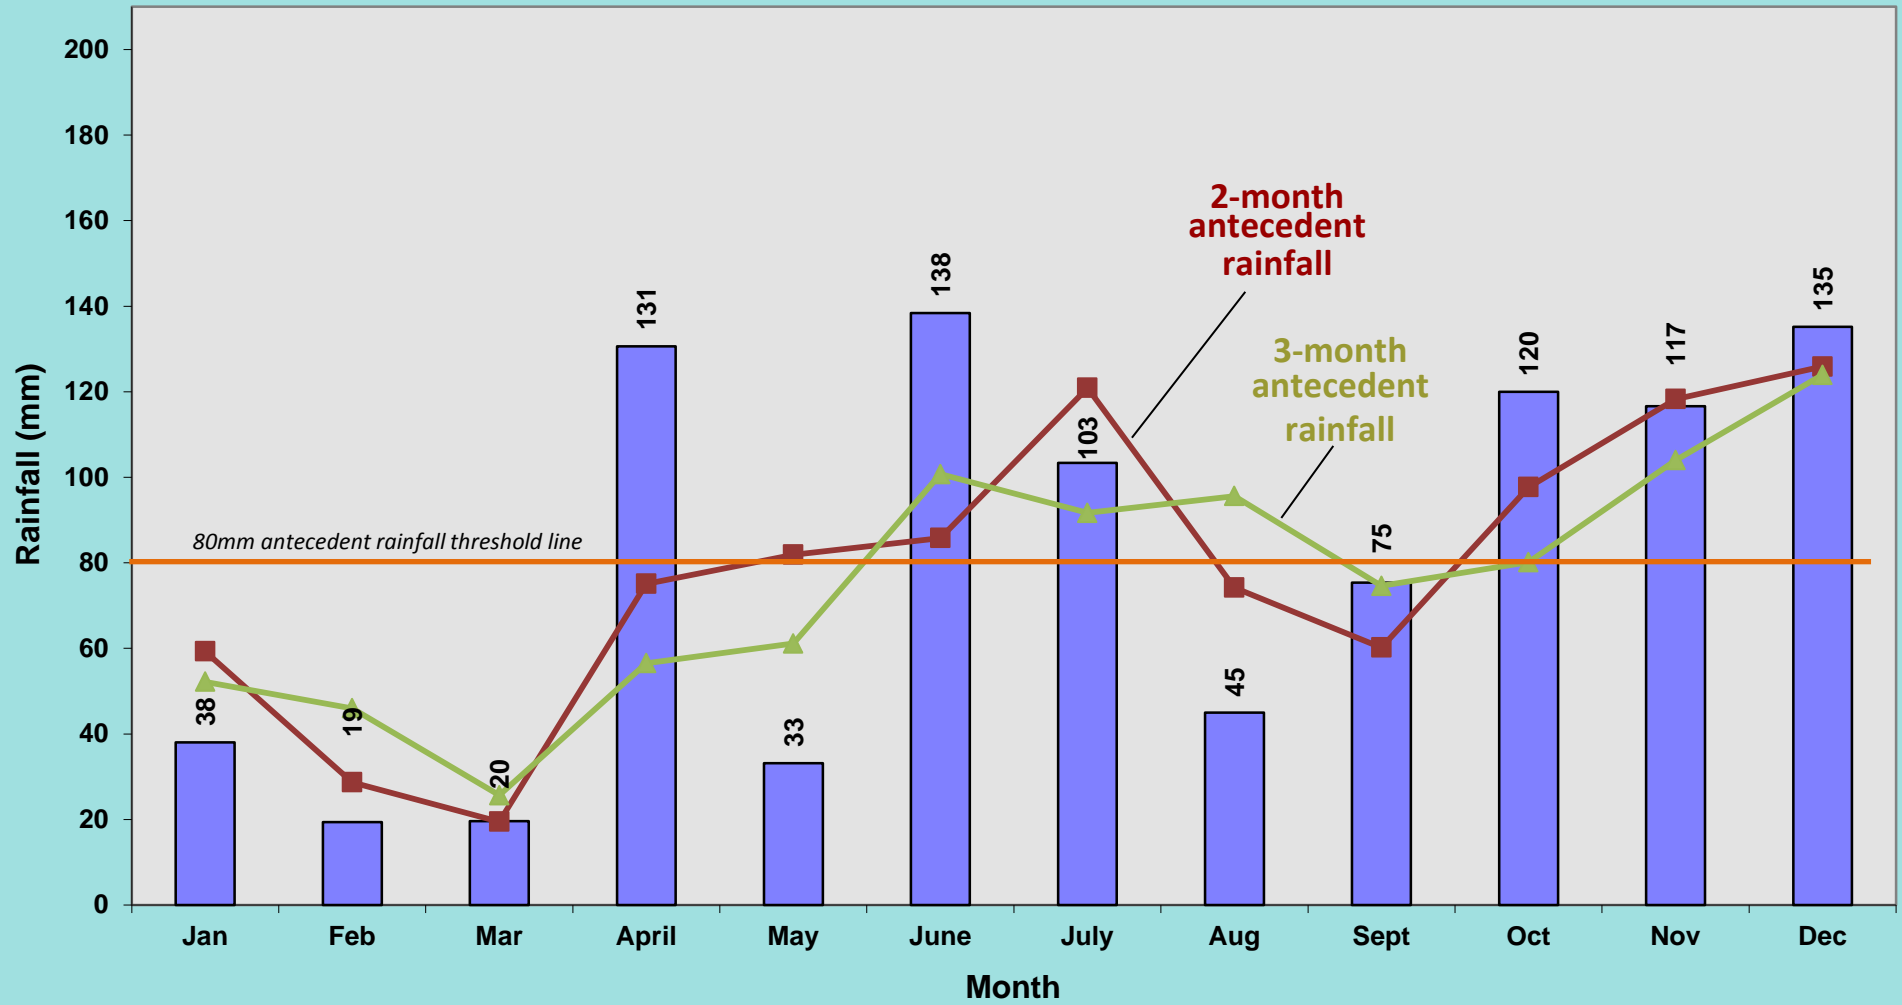

NAISH RAIN GAUGE 2018 (rainfall in mm)

NAISH RAIN GAUGE 2017(/18) (rainfall in mm)

NAISH RAIN GAUGE 2017 (rainfall in mm)

NAISH RAIN GAUGE 2016 (/17) (rainfall in mm)

NAISH RAIN GAUGE 2016 (rainfall in mm)

NAISH RAIN GAUGE 2015 (/16) (rainfall in mm)

NAISH RAIN GAUGE 2015 (rainfall in mm)

NAISH RAIN GAUGE 2014 (rainfall in mm)

NAISH RAIN GAUGE 2013 (rainfall in mm)

NAISH RAIN GAUGE 2012 (rainfall in mm)

NAISH RAIN GAUGE 2011 (mm)

NAISH RAIN GAUGE 2010 (mm)

NAISH RAIN GAUGE 2009 (mm)

NAISH RAIN GAUGE 2008 (mm)

NAISH RAIN GAUGE 2007 (mm)

NAISH RAIN GAUGE 2006 (mm)

NAISH RAIN GAUGE 2005 (mm)

NAISH RAIN GAUGE 2004 (mm)

NAISH RAIN GAUGE 2003 (mm)

EFFORD RAIN GAUGE 1997

EFFORD RAIN GAUGE 1996

EFFORD RAIN GAUGE 1995

EFFORD RAIN GAUGE 1994

TOTAL ANNUAL RAINFALL FIGURES 1994 - 2018 (mm)

MONTHLY AVERAGE RAINFALL FIGURES 1994 - Dec 2017 (mm)