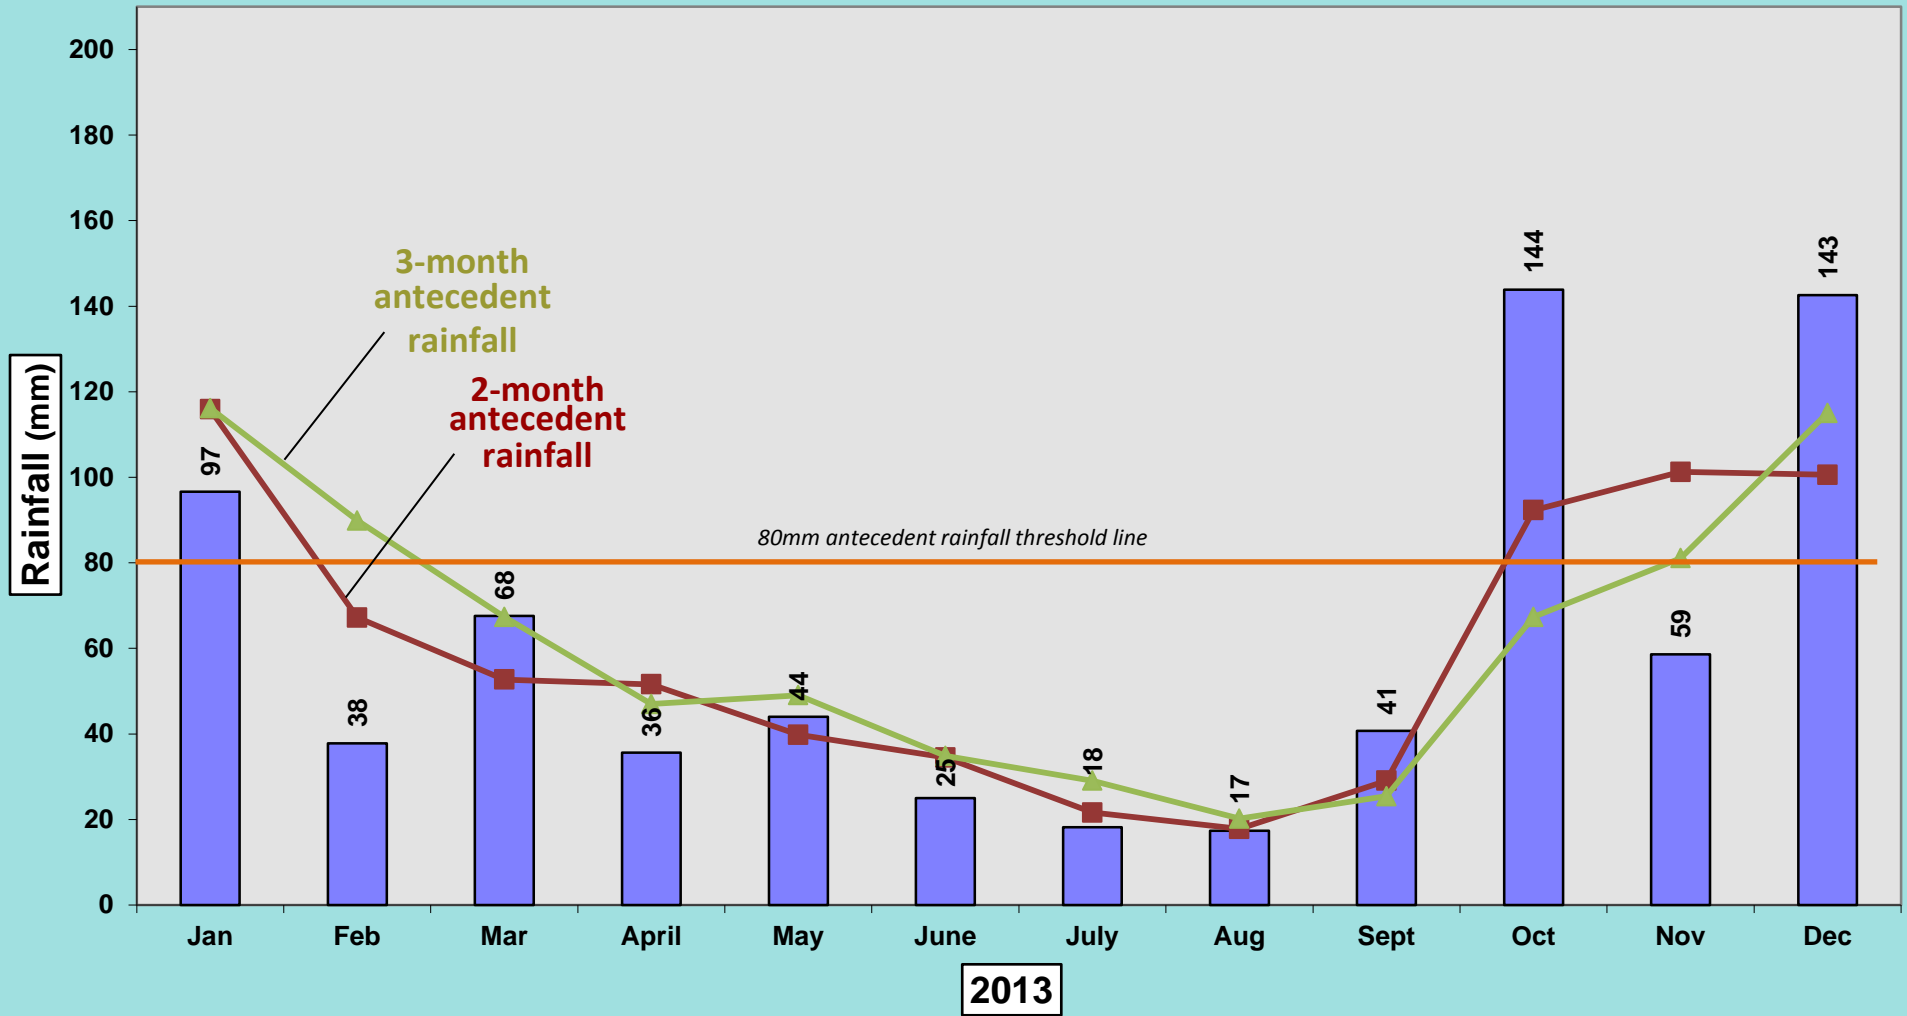

NAISH RAIN GAUGE 2015 (/16) (rainfall in mm)

NAISH RAIN GAUGE 2015 (rainfall in mm)

NAISH RAIN GAUGE 2014 (rainfall in mm)

NAISH RAIN GAUGE 2013 (rainfall in mm)

NAISH RAIN GAUGE 2012 (rainfall in mm)

NAISH RAIN GAUGE 2011 (mm)

NAISH RAIN GAUGE 2010 (mm)

NAISH RAIN GAUGE 2009 (mm)

NAISH RAIN GAUGE 2008 (mm)

NAISH RAIN GAUGE 2007 (mm)

NAISH RAIN GAUGE 2006 (mm)

NAISH RAIN GAUGE 2005 (mm)

NAISH RAIN GAUGE 2004 (mm)

NAISH RAIN GAUGE 2003 (mm)

EFFORD RAIN GAUGE 1997

EFFORD RAIN GAUGE 1996

EFFORD RAIN GAUGE 1995

EFFORD RAIN GAUGE 1994

TOTAL ANNUAL RAINFALL FIGURES 1994 - 2018 (mm)

MONTHLY AVERAGE RAINFALL FIGURES 1994 - Dec 2017 (mm)