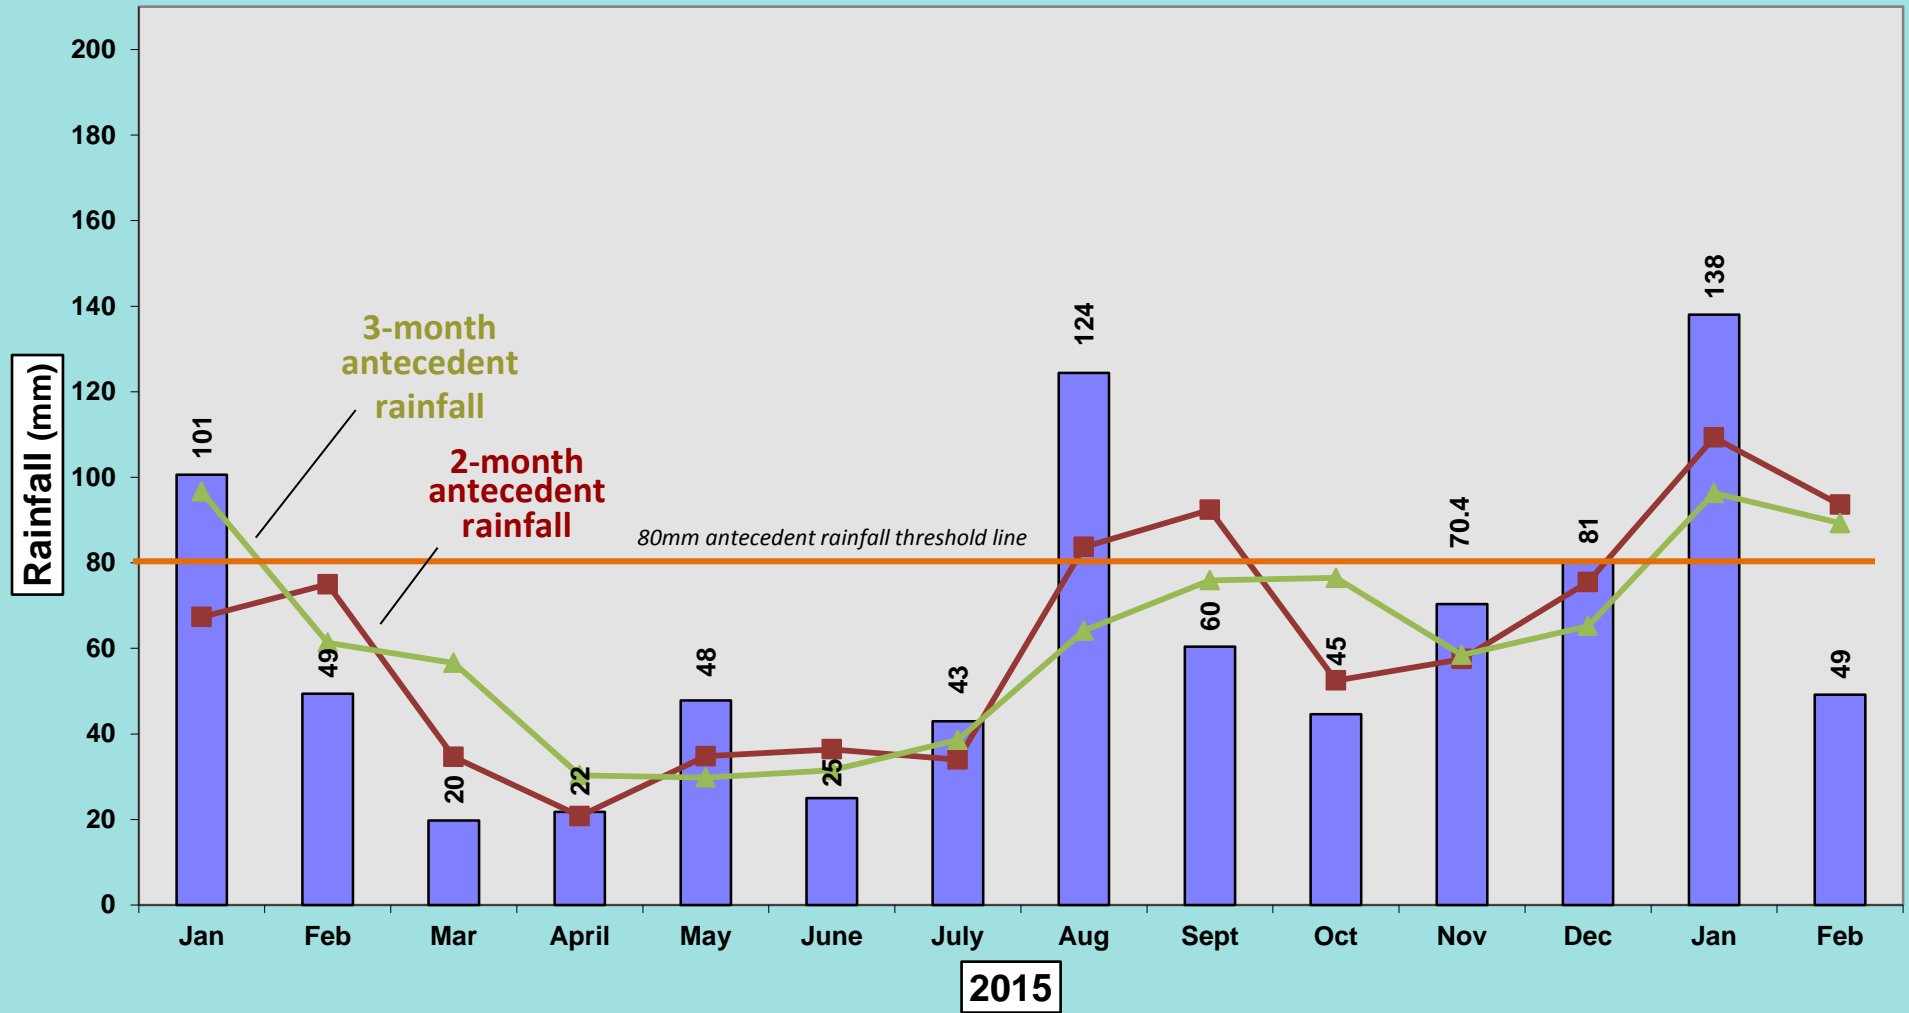

NAISH RAIN GAUGE 2018 (rainfall in mm)

NAISH RAIN GAUGE 2017(/18) (rainfall in mm)

NAISH RAIN GAUGE 2017 (rainfall in mm)

NAISH RAIN GAUGE 2016 (/17) (rainfall in mm)

NAISH RAIN GAUGE 2016 (rainfall in mm)

NAISH RAIN GAUGE 2015 (/16) (rainfall in mm)

NAISH RAIN GAUGE 2015 (rainfall in mm)

NAISH RAIN GAUGE 2014 (rainfall in mm)

NAISH RAIN GAUGE 2013 (rainfall in mm)

NAISH RAIN GAUGE 2012 (rainfall in mm)

NAISH RAIN GAUGE 2011 (mm)

EFFORD RAIN GAUGE 1997

EFFORD RAIN GAUGE 1996

EFFORD RAIN GAUGE 1995

EFFORD RAIN GAUGE 1994

TOTAL ANNUAL RAINFALL FIGURES 1994 - 2018 (mm)

MONTHLY AVERAGE RAINFALL FIGURES 1994 - Dec 2017 (mm)