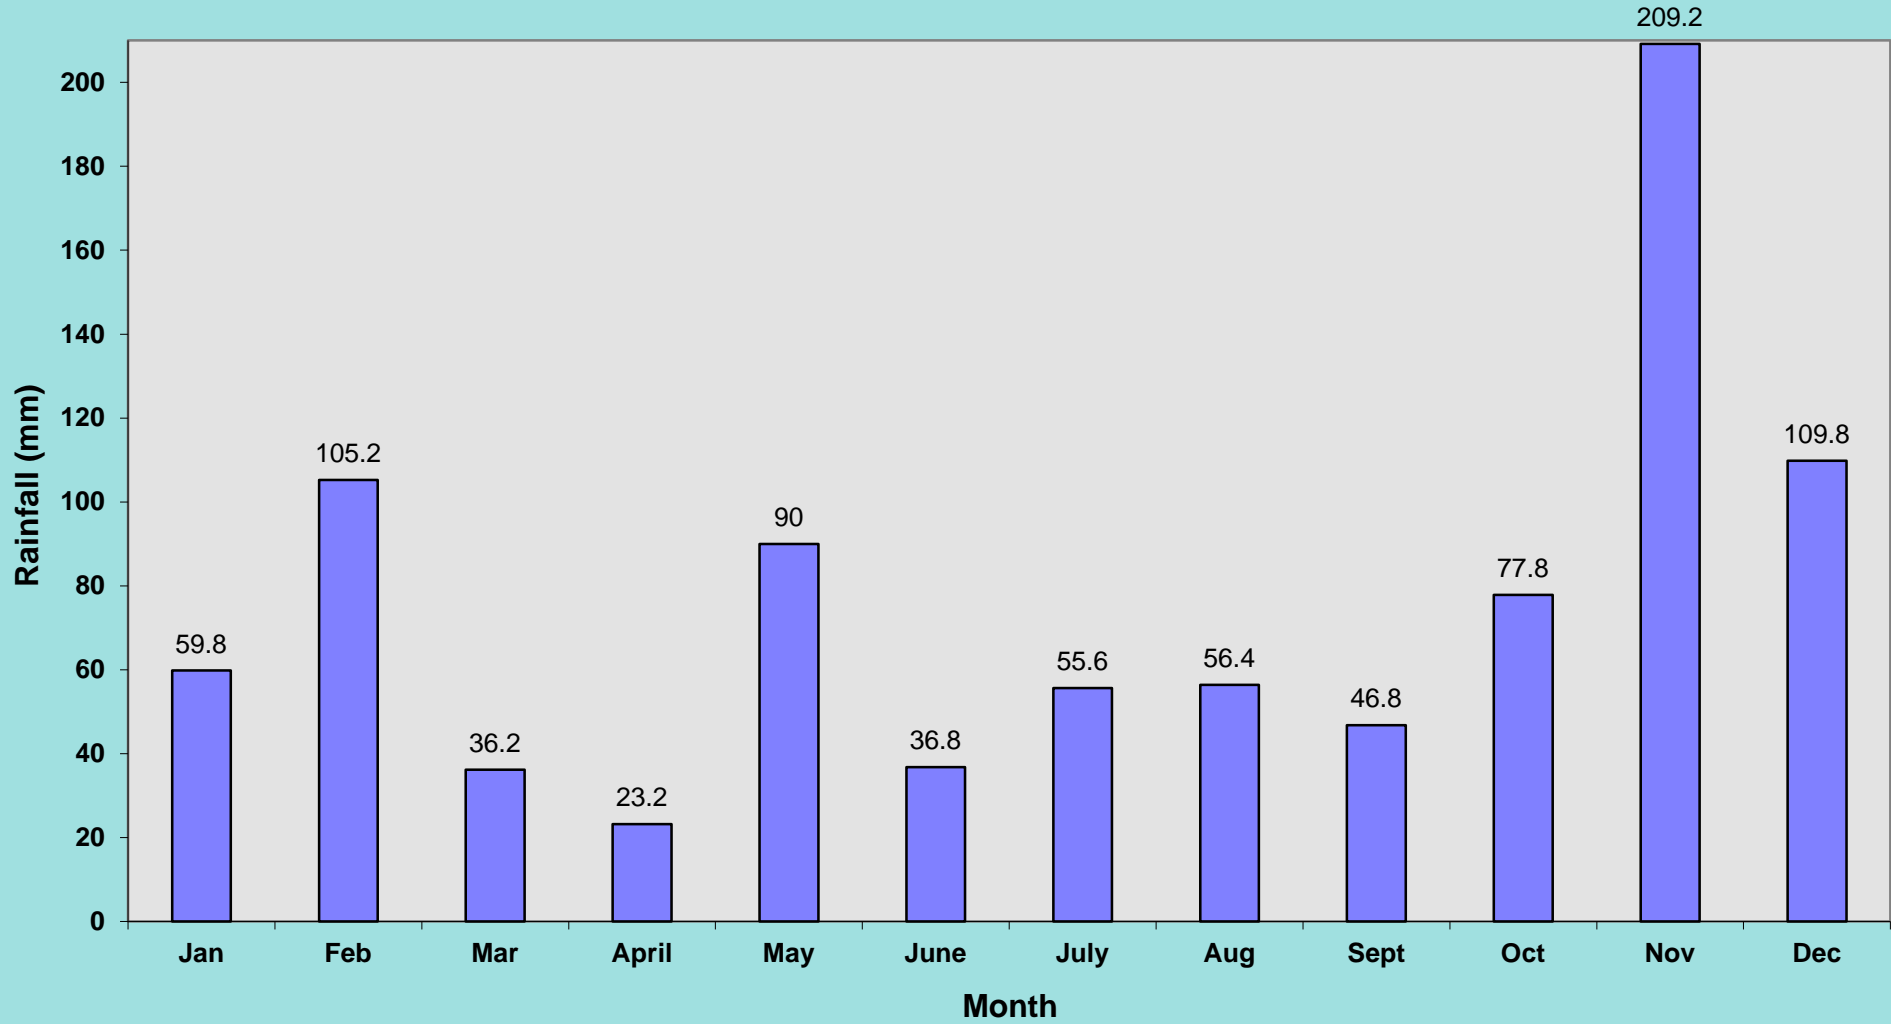

NAISH RAIN GAUGE 2002 (mm)