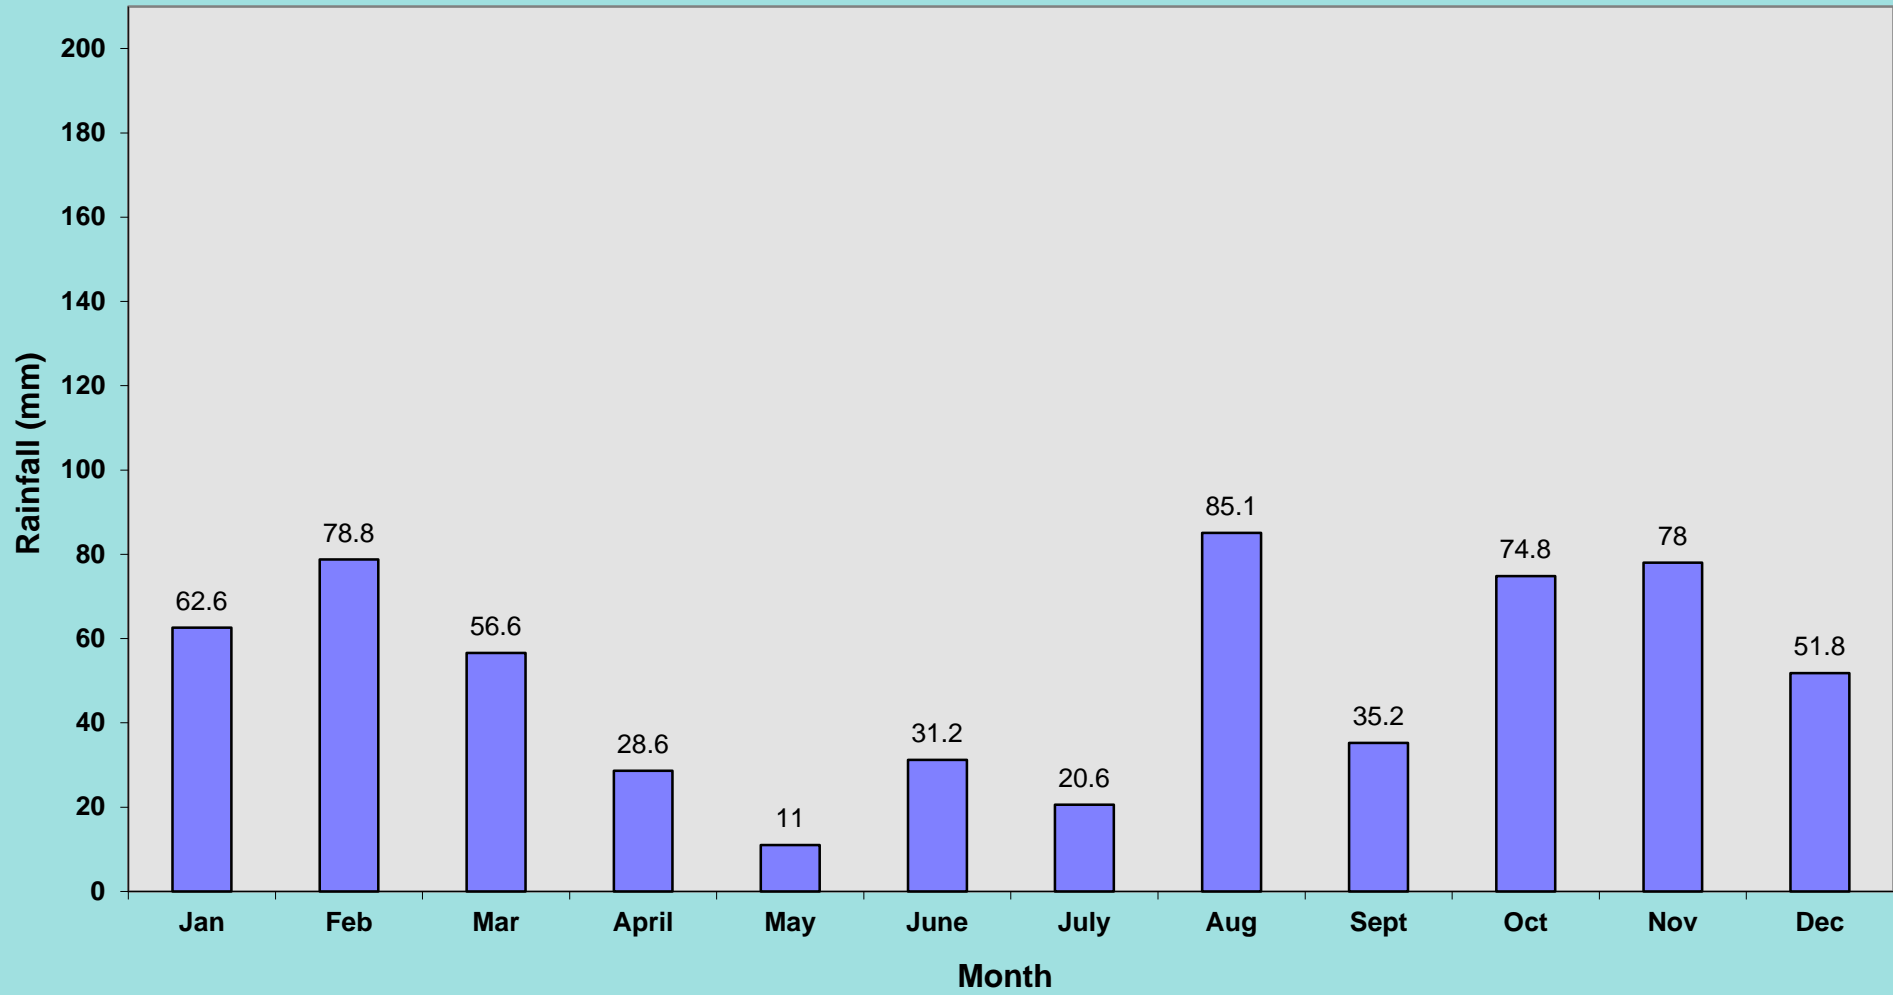

NAISH RAIN GAUGE 2010 (mm)