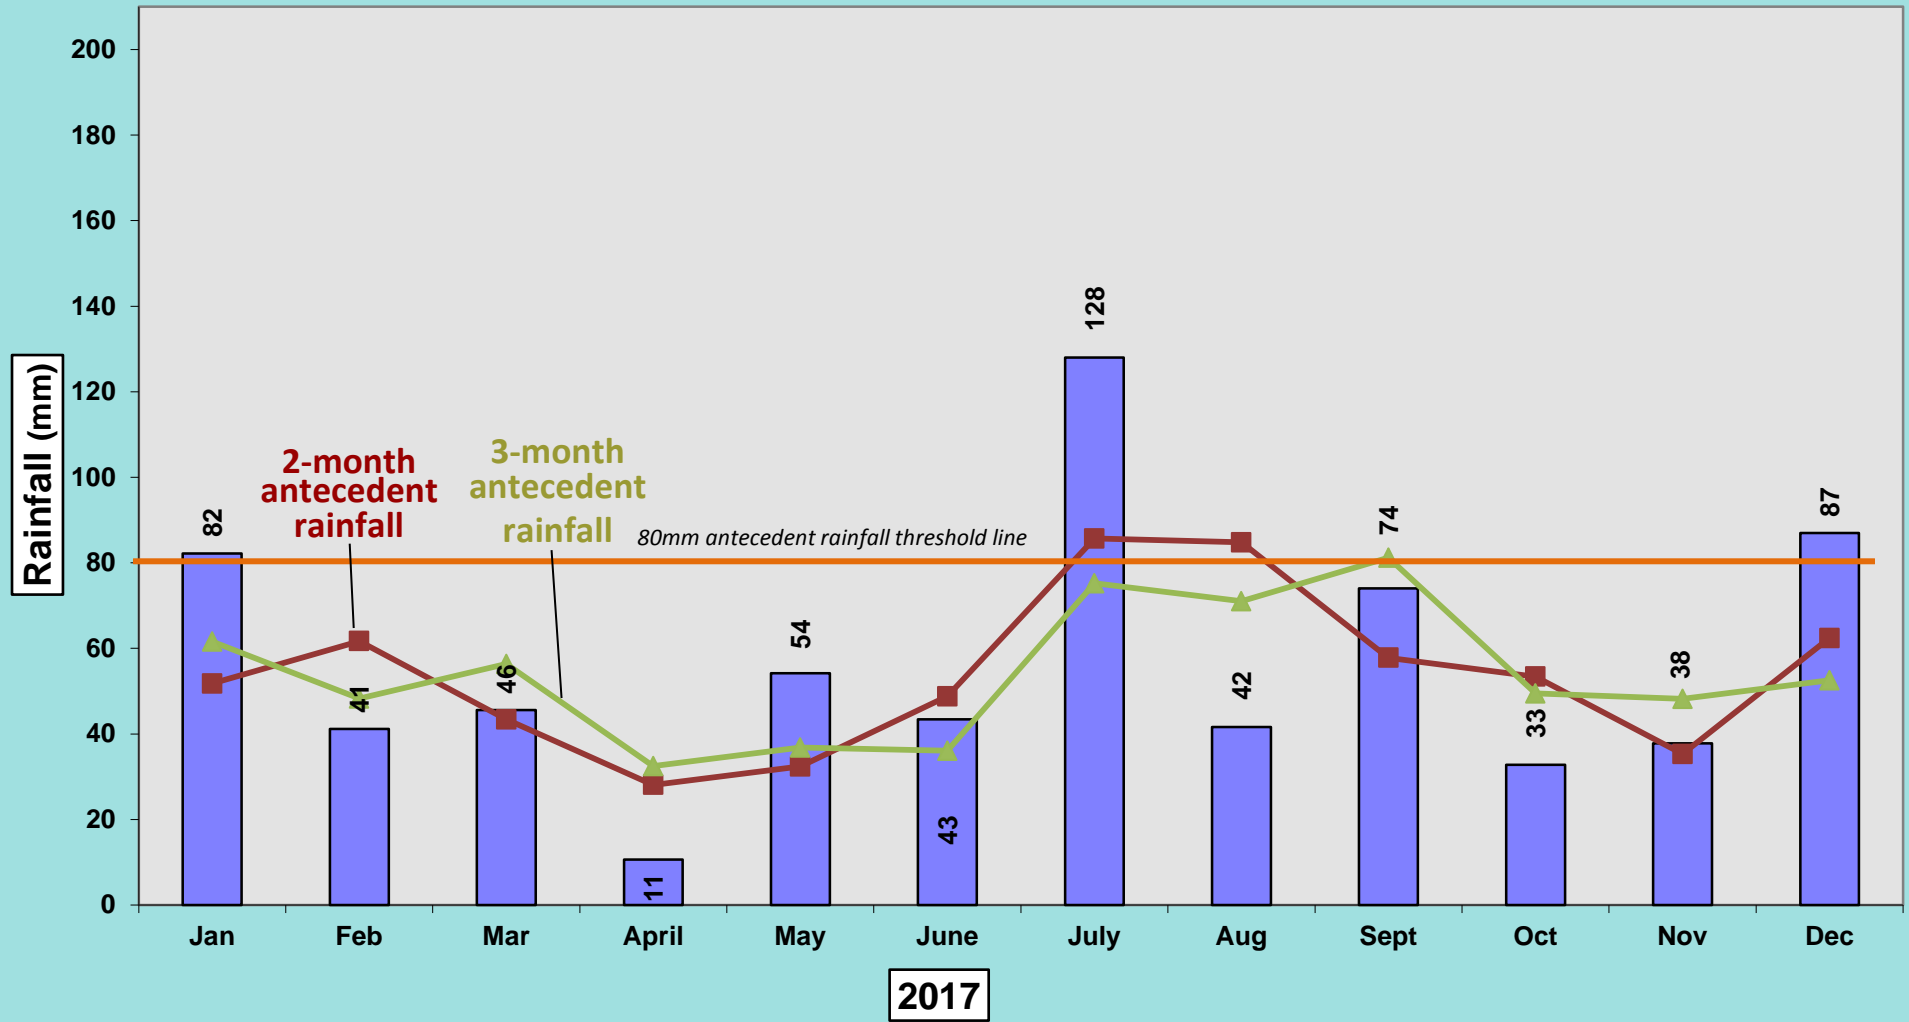

NAISH RAIN GAUGE 2018 (rainfall in mm)

NAISH RAIN GAUGE 2017(/18) (rainfall in mm)

NAISH RAIN GAUGE 2017 (rainfall in mm)

NAISH RAIN GAUGE 2016 (/17) (rainfall in mm)

NAISH RAIN GAUGE 2016 (rainfall in mm)

NAISH RAIN GAUGE 2015 (/16) (rainfall in mm)

NAISH RAIN GAUGE 2015 (rainfall in mm)

NAISH RAIN GAUGE 2014 (rainfall in mm)

NAISH RAIN GAUGE 2013 (rainfall in mm)

NAISH RAIN GAUGE 2012 (rainfall in mm)

NAISH RAIN GAUGE 2011 (mm)

EFFORD RAIN GAUGE 1997

EFFORD RAIN GAUGE 1996

EFFORD RAIN GAUGE 1995

EFFORD RAIN GAUGE 1994

TOTAL ANNUAL RAINFALL FIGURES 1994 - 2018 (mm)

MONTHLY AVERAGE RAINFALL FIGURES 1994 - Dec 2017 (mm)