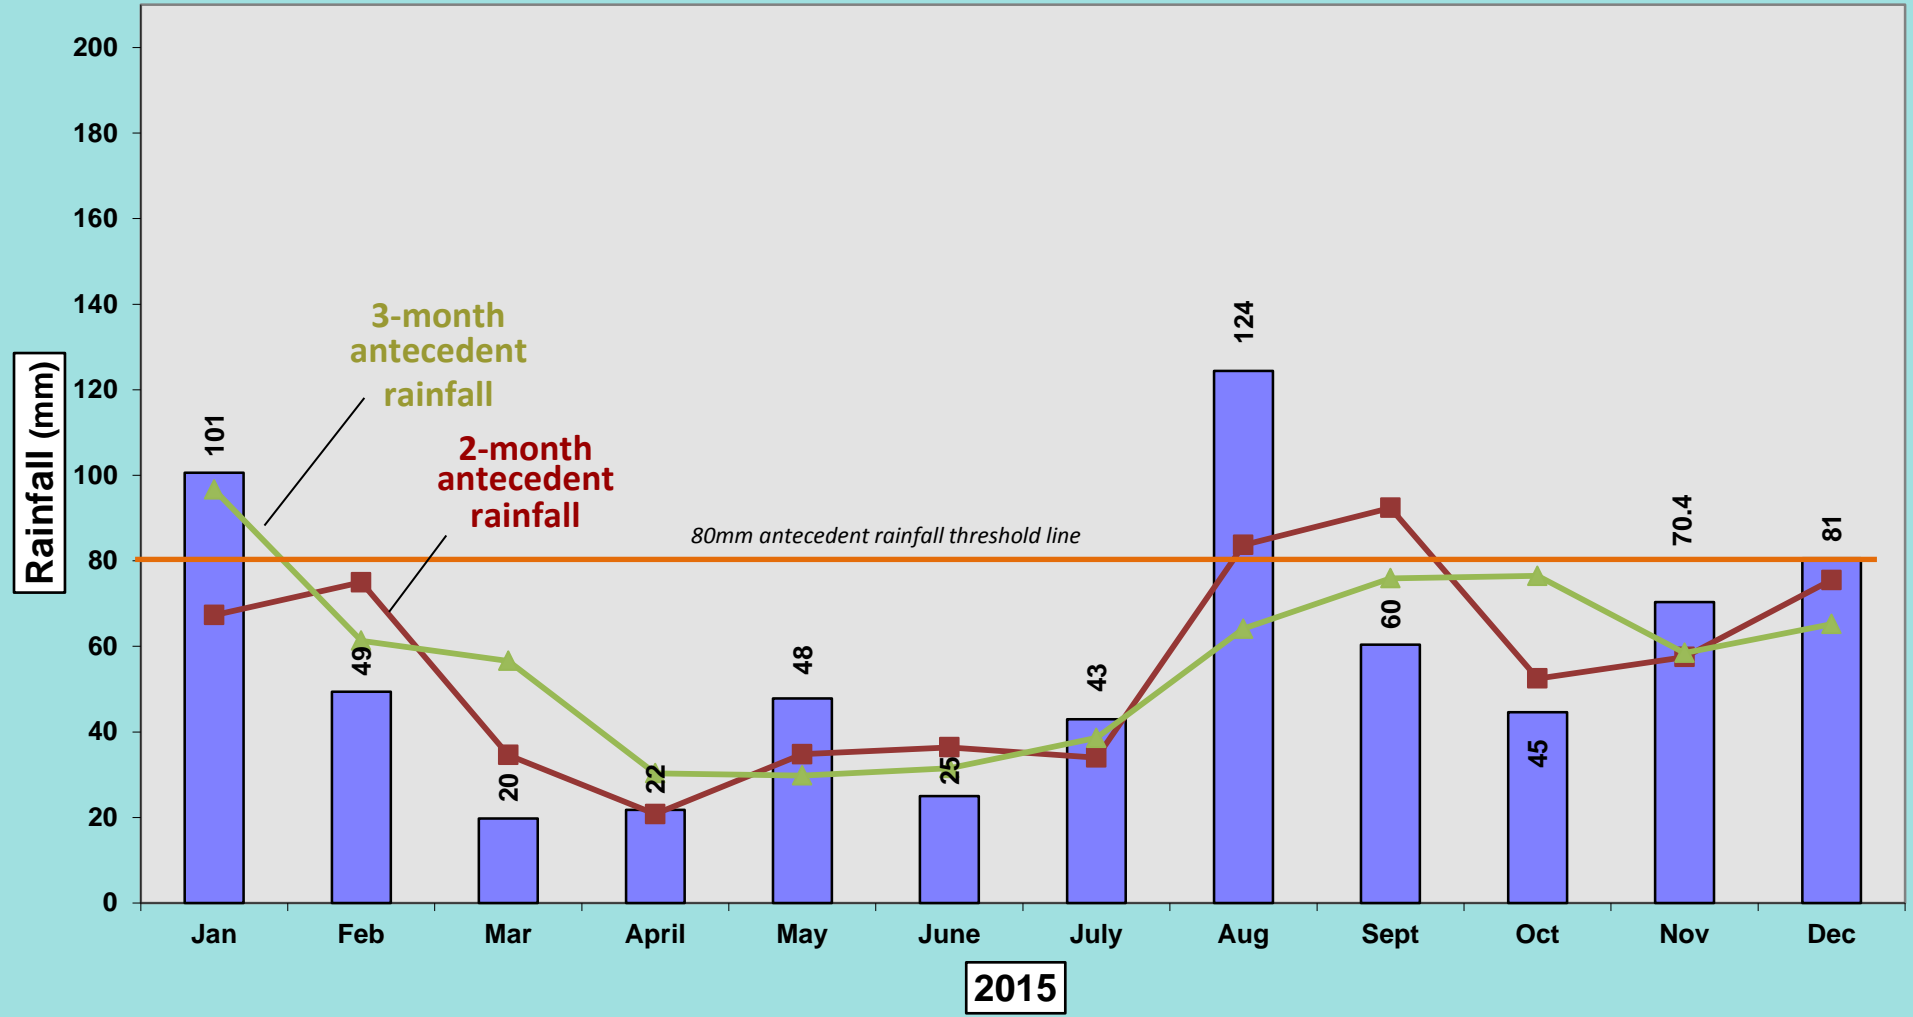

NAISH RAIN GAUGE 2018 (rainfall in mm)

NAISH RAIN GAUGE 2017(/18) (rainfall in mm)

NAISH RAIN GAUGE 2017 (rainfall in mm)

NAISH RAIN GAUGE 2016 (/17) (rainfall in mm)

NAISH RAIN GAUGE 2016 (rainfall in mm)

NAISH RAIN GAUGE 2015 (/16) (rainfall in mm)

NAISH RAIN GAUGE 2015 (rainfall in mm)

NAISH RAIN GAUGE 2014 (rainfall in mm)

NAISH RAIN GAUGE 2013 (rainfall in mm)

NAISH RAIN GAUGE 2012 (rainfall in mm)

NAISH RAIN GAUGE 2011 (mm)

EFFORD RAIN GAUGE 1997

EFFORD RAIN GAUGE 1996

EFFORD RAIN GAUGE 1995

EFFORD RAIN GAUGE 1994

TOTAL ANNUAL RAINFALL FIGURES 1994 - 2018 (mm)

MONTHLY AVERAGE RAINFALL FIGURES 1994 - Dec 2017 (mm)