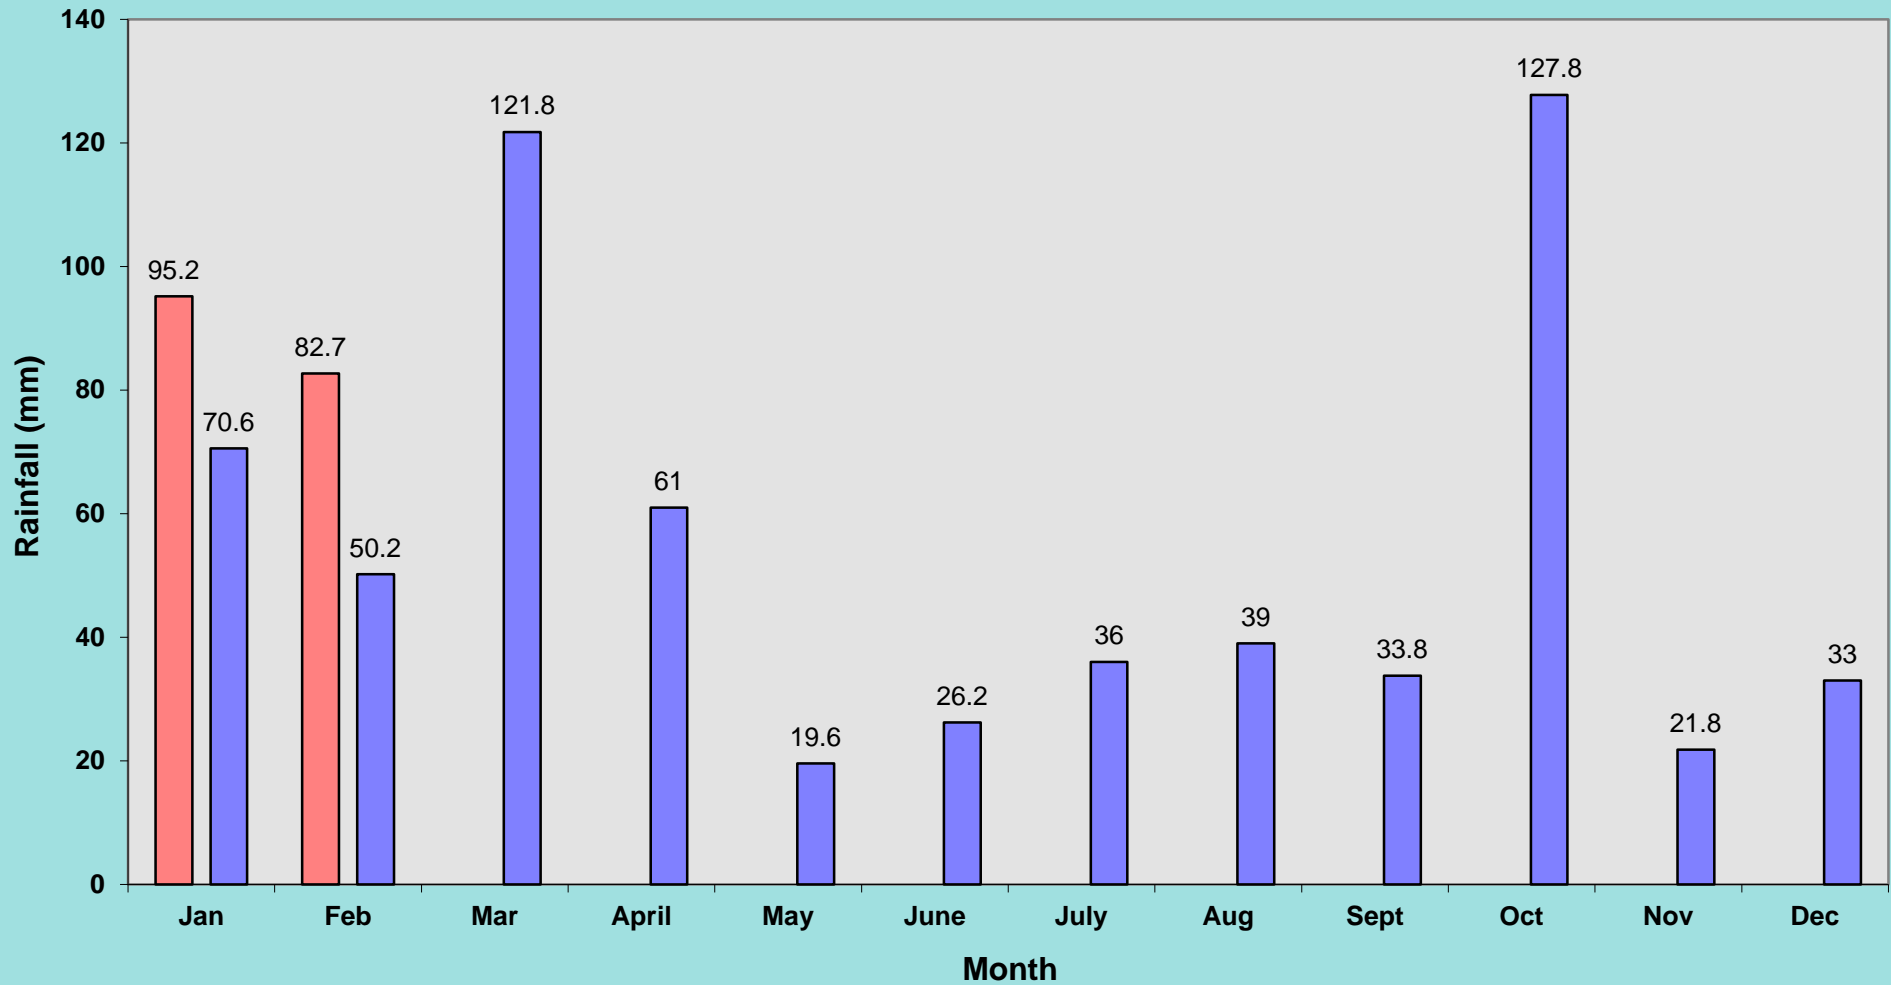

NAISH & EFFORD RAIN GAUGES 2001 (mm)

■ EFFORD   ■ NAISH