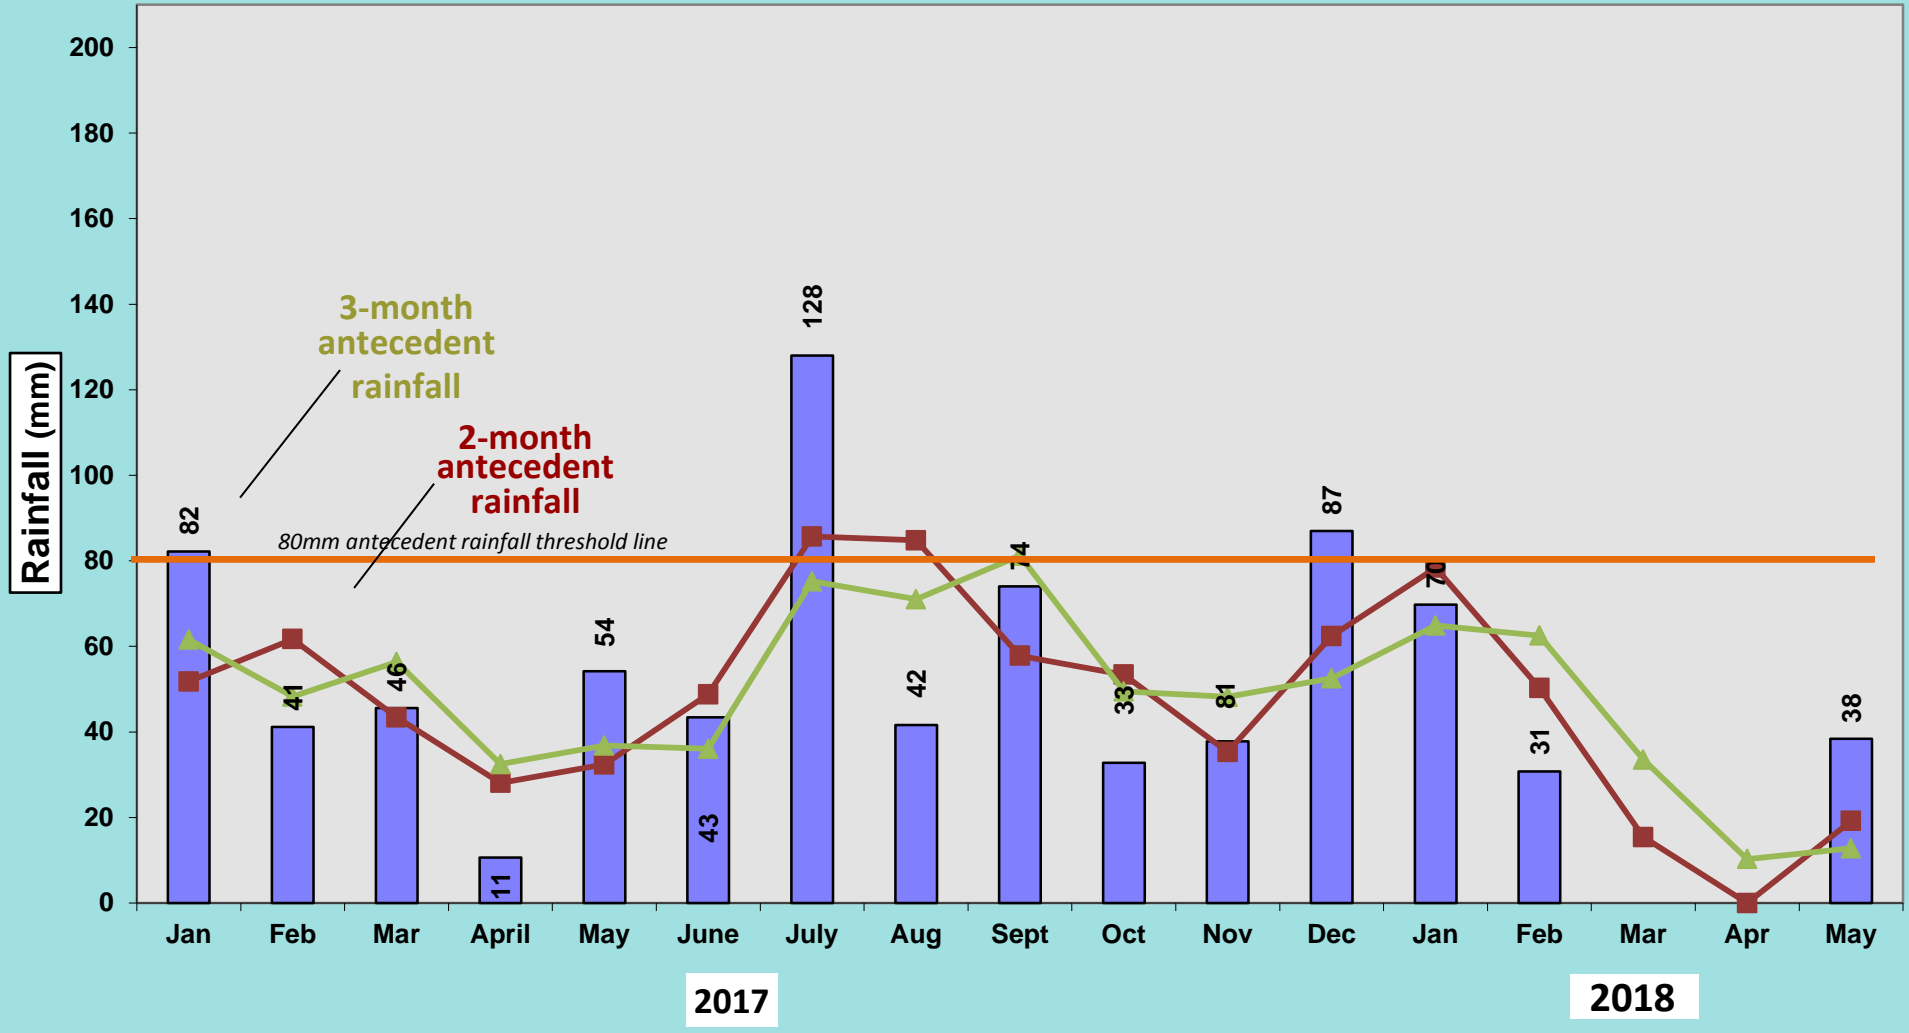

NAISH RAIN GAUGE 2018 (rainfall in mm)

NAISH RAIN GAUGE 2017(/18) (rainfall in mm)

NAISH RAIN GAUGE 2017 (rainfall in mm)

NAISH RAIN GAUGE 2016 (/17) (rainfall in mm)

NAISH RAIN GAUGE 2016 (rainfall in mm)

NAISH RAIN GAUGE 2015 (/16) (rainfall in mm)

NAISH RAIN GAUGE 2015 (rainfall in mm)

NAISH RAIN GAUGE 2014 (rainfall in mm)

NAISH RAIN GAUGE 2013 (rainfall in mm)

NAISH RAIN GAUGE 2012 (rainfall in mm)

NAISH RAIN GAUGE 2011 (mm)

EFFORD RAIN GAUGE 1997

EFFORD RAIN GAUGE 1996

EFFORD RAIN GAUGE 1995

EFFORD RAIN GAUGE 1994

TOTAL ANNUAL RAINFALL FIGURES 1994 - 2018 (mm)

MONTHLY AVERAGE RAINFALL FIGURES 1994 - Dec 2017 (mm)