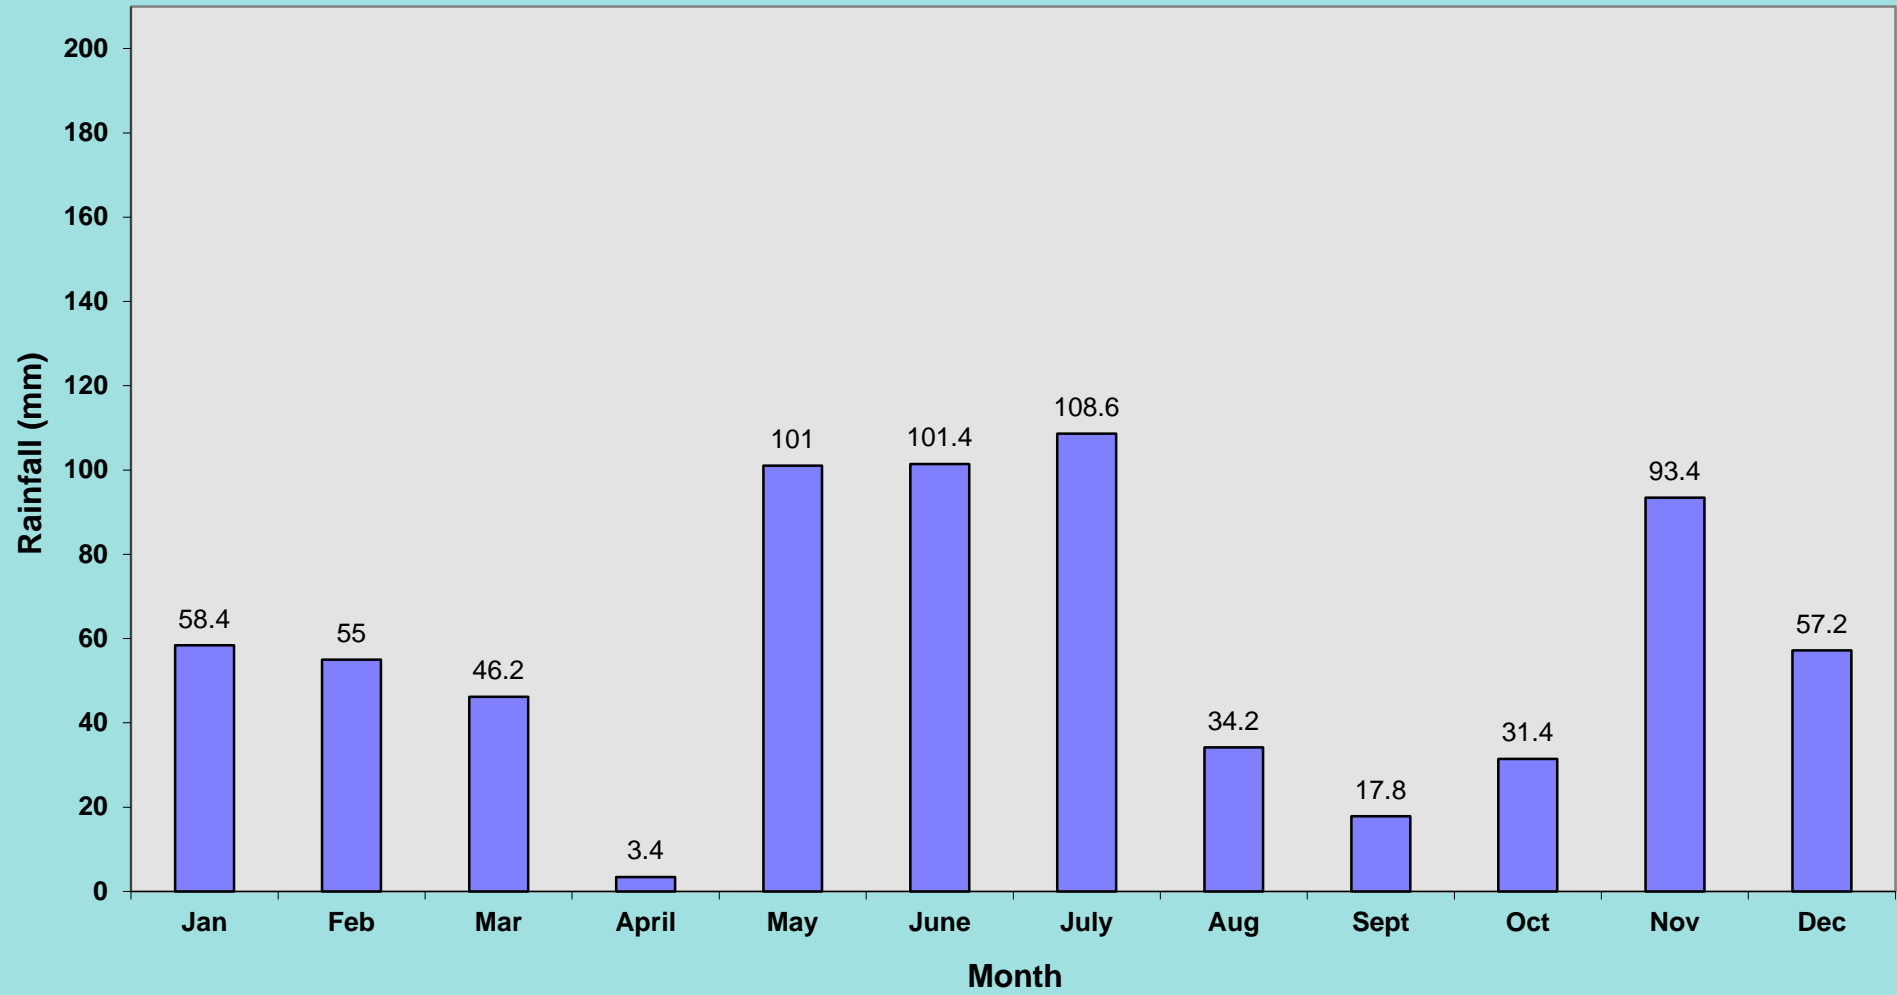

NAISH RAIN GAUGE 2010 (mm)

NAISH RAIN GAUGE 2009 (mm)

NAISH RAIN GAUGE 2008 (mm)

NAISH RAIN GAUGE 2007 (mm)

NAISH RAIN GAUGE 2006 (mm)

NAISH RAIN GAUGE 2005 (mm)

NAISH RAIN GAUGE 2004 (mm)

NAISH RAIN GAUGE 2003 (mm)

EFFORD RAIN GAUGE 1997

EFFORD RAIN GAUGE 1996

EFFORD RAIN GAUGE 1995

EFFORD RAIN GAUGE 1994

TOTAL ANNUAL RAINFALL FIGURES 1994 - 2018 (mm)

MONTHLY AVERAGE RAINFALL FIGURES 1994 - Dec 2017 (mm)