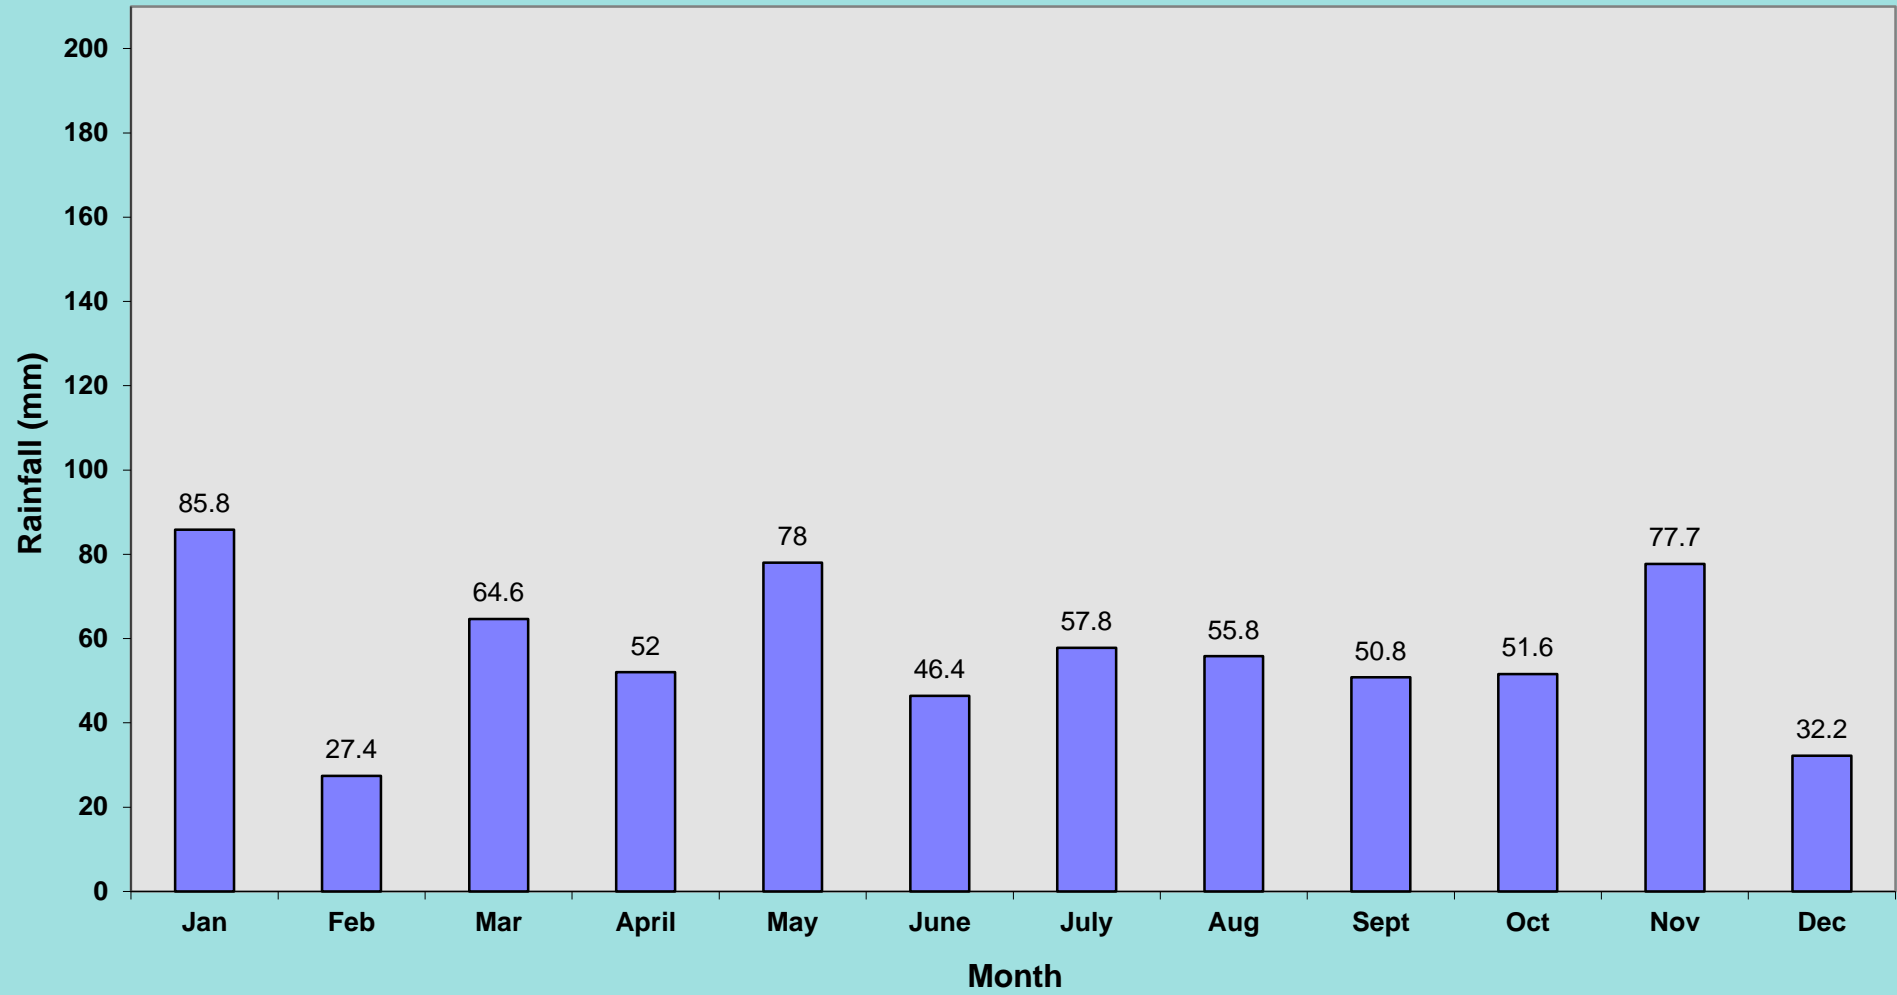

NAISH RAIN GAUGE 2008 (mm)