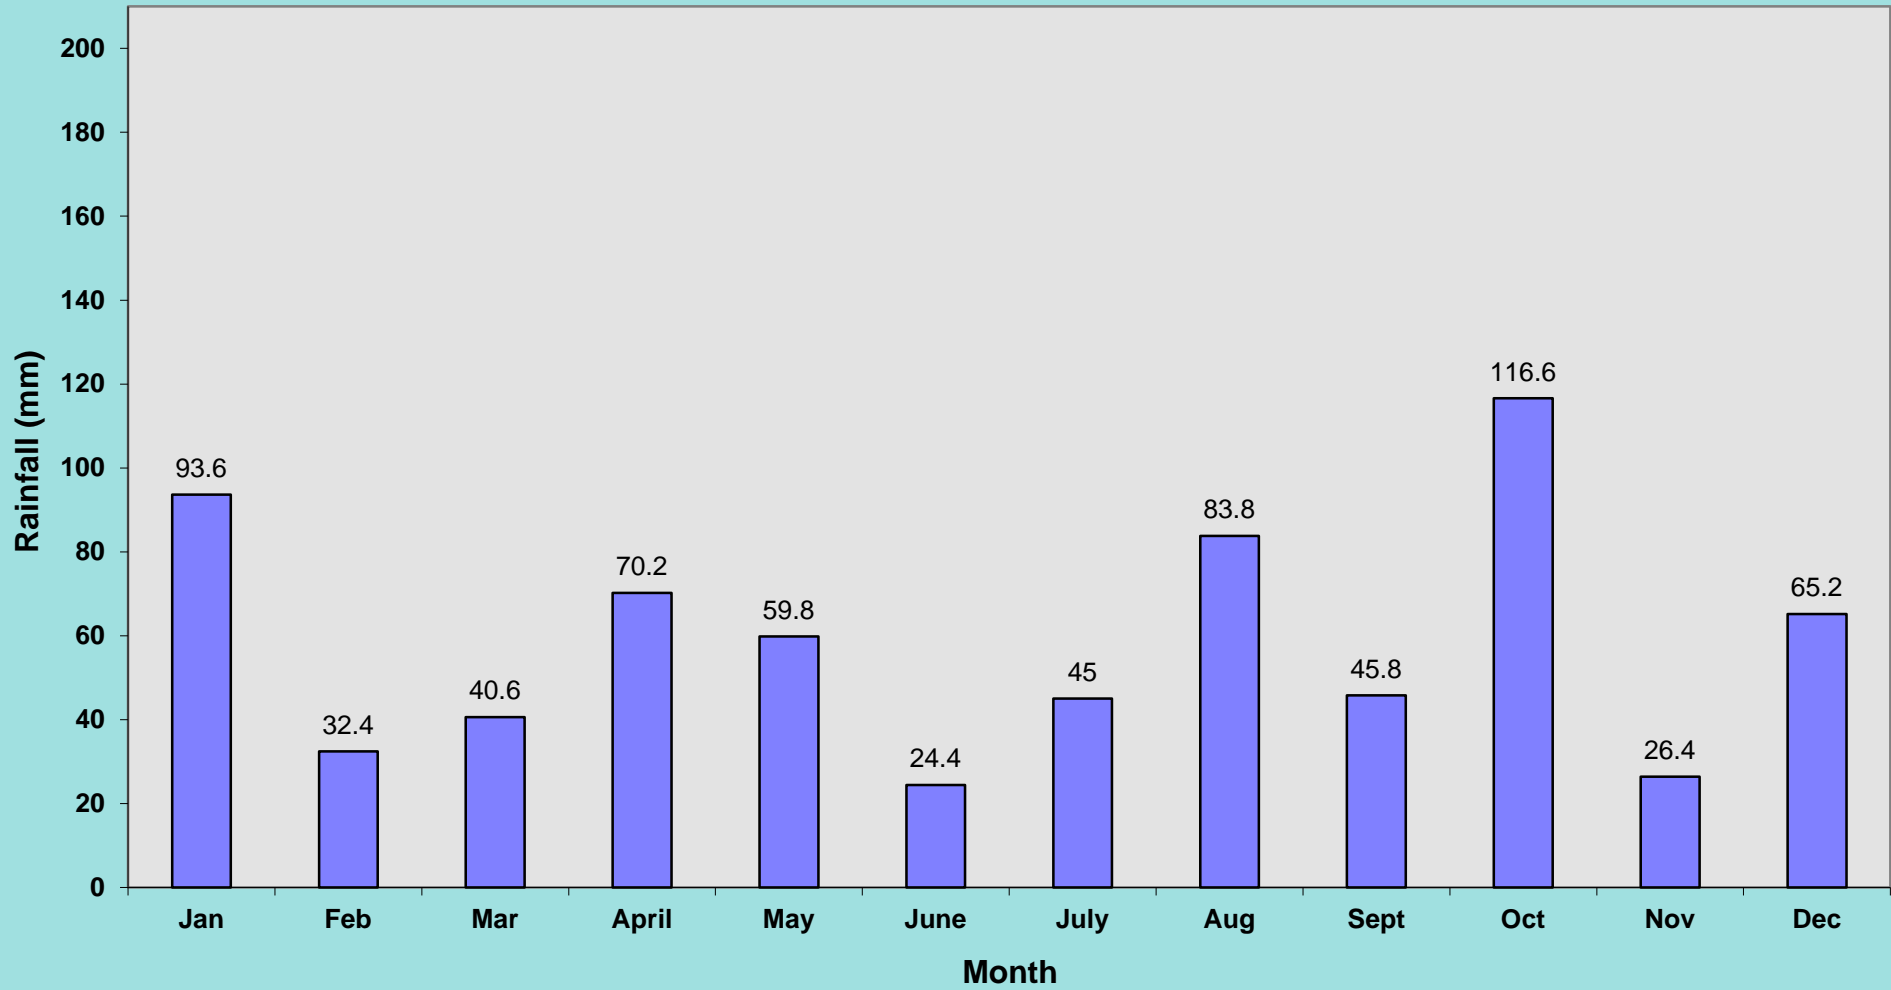

NAISH RAIN GAUGE 2010 (mm)

NAISH RAIN GAUGE 2009 (mm)

NAISH RAIN GAUGE 2008 (mm)

NAISH RAIN GAUGE 2007 (mm)

NAISH RAIN GAUGE 2006 (mm)

NAISH RAIN GAUGE 2005 (mm)

NAISH RAIN GAUGE 2004 (mm)

NAISH RAIN GAUGE 2003 (mm)

EFFORD RAIN GAUGE 1997

EFFORD RAIN GAUGE 1996

EFFORD RAIN GAUGE 1995

EFFORD RAIN GAUGE 1994

TOTAL ANNUAL RAINFALL FIGURES 1994 - 2018 (mm)

MONTHLY AVERAGE RAINFALL FIGURES 1994 - Dec 2017 (mm)