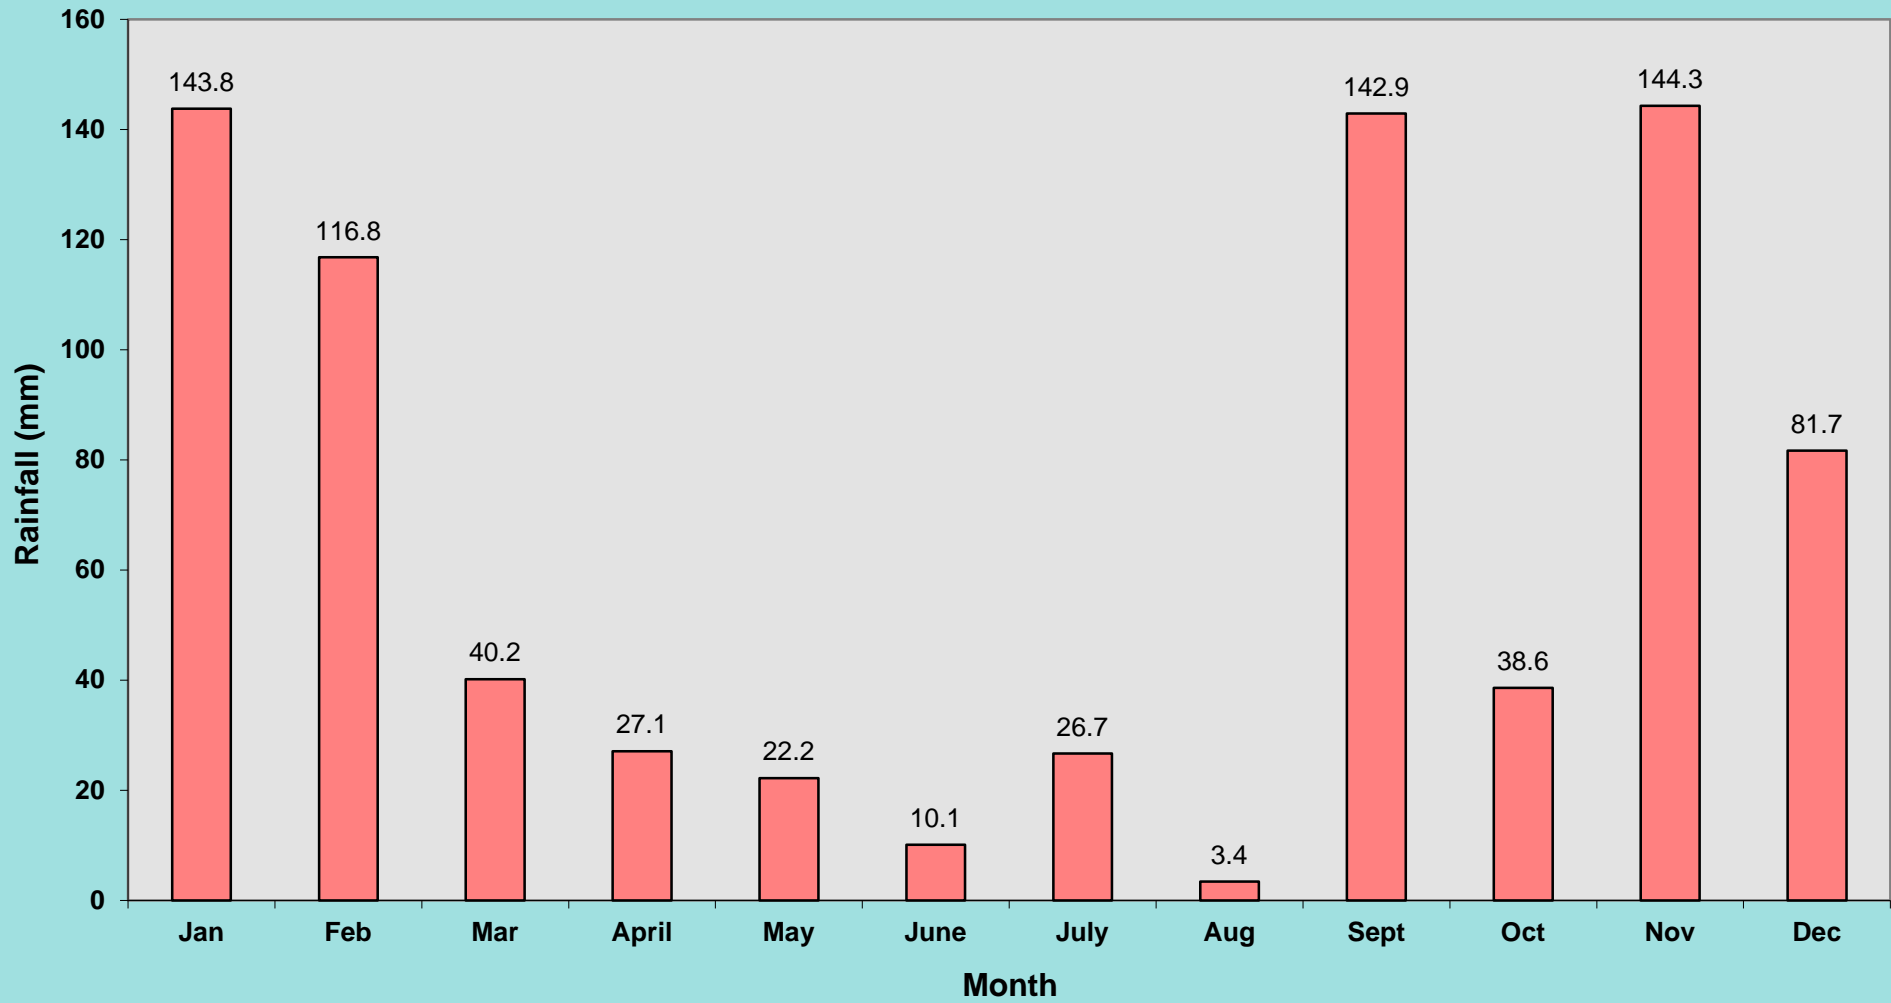

NAISH RAIN GAUGE 2002 (mm)

NAISH & EFFORD RAIN GAUGES 2001 (mm)

■ EFFORD ■ NAISH

NAISH & EFFORD RAIN GAUGES 2000

■EFFORD ■NAISH

NAISH & EFFORD RAIN GAUGES 1999

■ EFFORD ■ NAISH

EFFORD RAIN GAUGE 1998

EFFORD RAIN GAUGE 1997

EFFORD RAIN GAUGE 1996

EFFORD RAIN GAUGE 1995

EFFORD RAIN GAUGE 1994

TOTAL ANNUAL RAINFALL FIGURES 1994 - 2018 (mm)

MONTHLY AVERAGE RAINFALL FIGURES 1994 - Dec 2017 (mm)