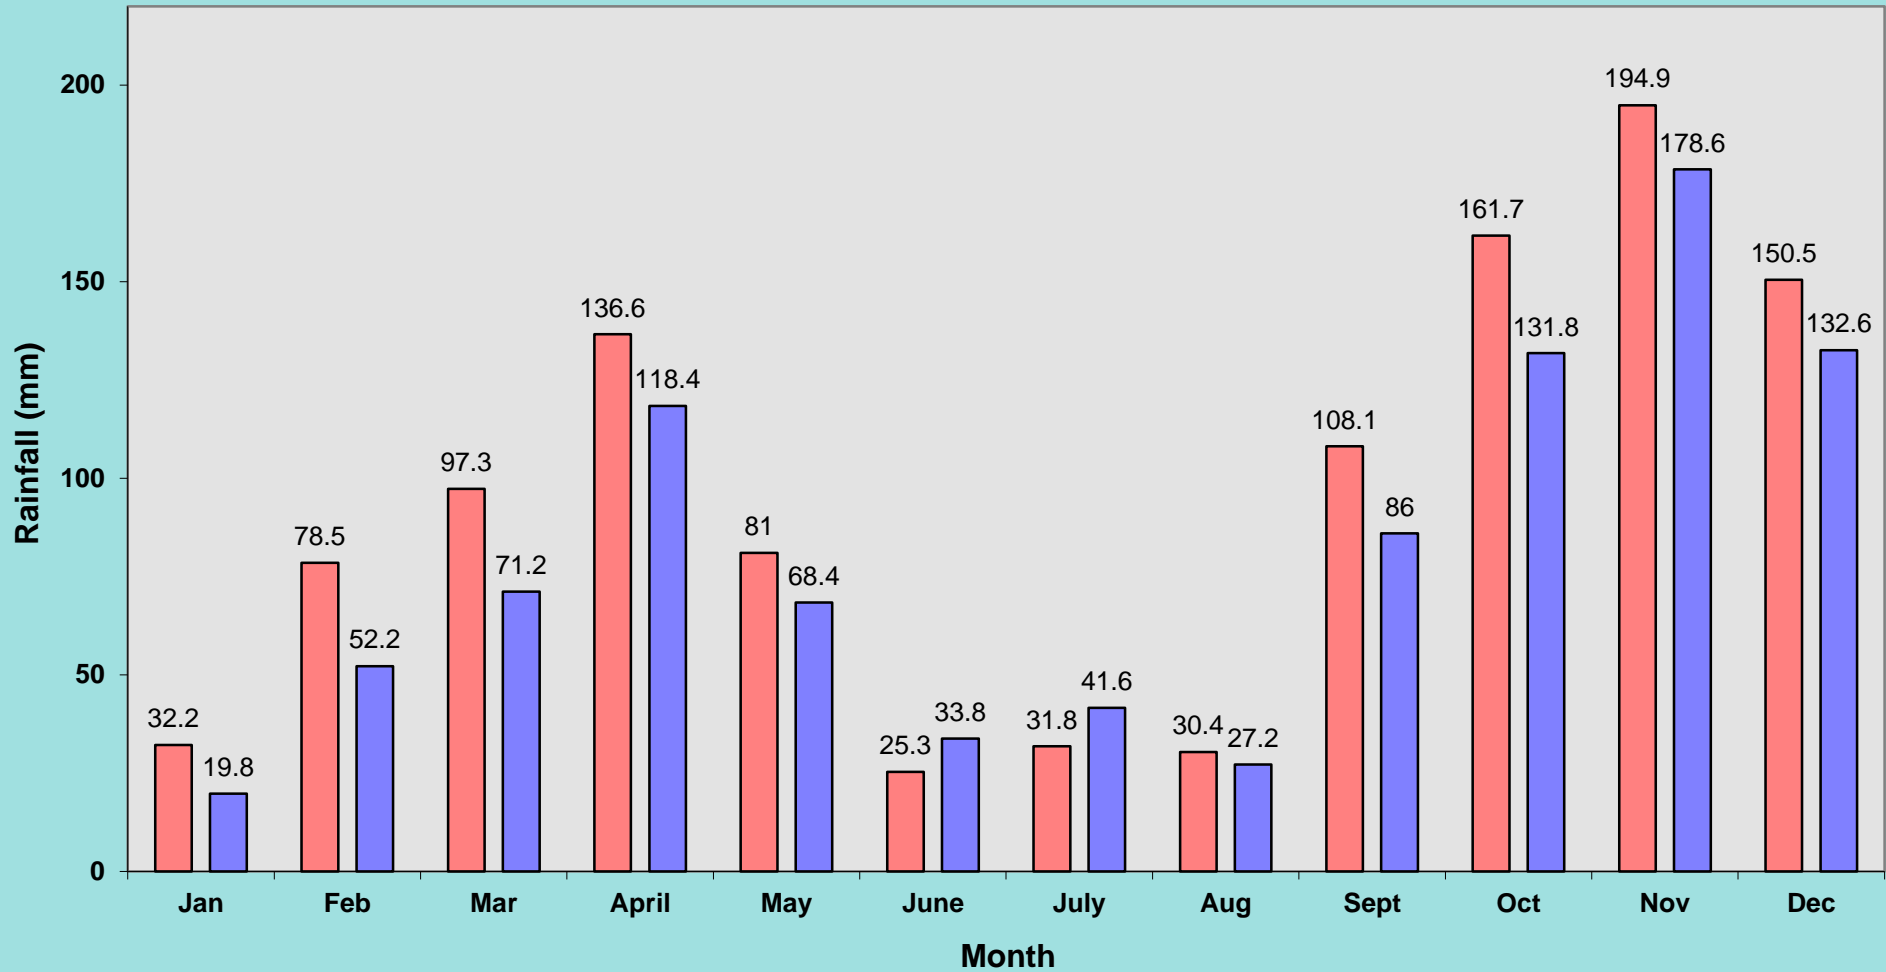

NAISH RAIN GAUGE 2002 (mm)

NAISH & EFFORD RAIN GAUGES 2001 (mm)

■ EFFORD ■ NAISH

NAISH & EFFORD RAIN GAUGES 2000

■EFFORD ■NAISH

NAISH & EFFORD RAIN GAUGES 1999

■ EFFORD ■ NAISH

EFFORD RAIN GAUGE 1998

EFFORD RAIN GAUGE 1997

EFFORD RAIN GAUGE 1996

EFFORD RAIN GAUGE 1995

EFFORD RAIN GAUGE 1994

TOTAL ANNUAL RAINFALL FIGURES 1994 - 2018 (mm)

MONTHLY AVERAGE RAINFALL FIGURES 1994 - Dec 2017 (mm)