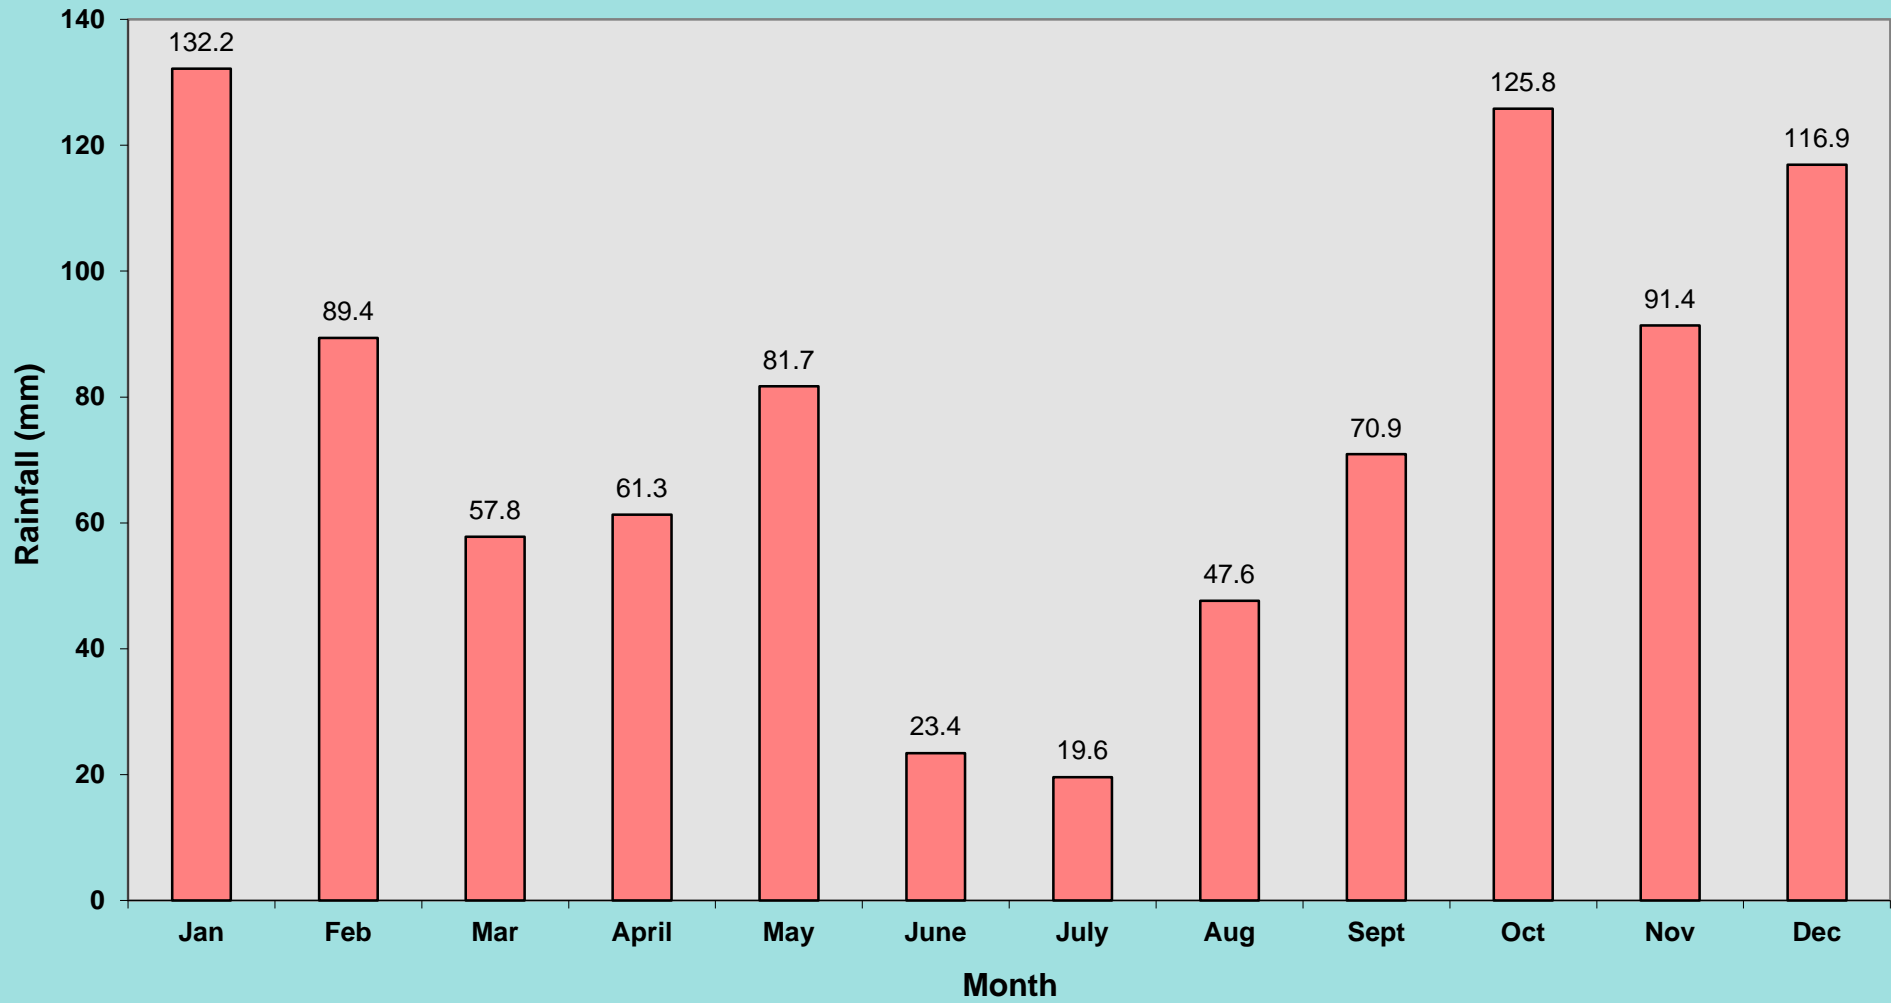

EFFORD RAIN GAUGE 1997

EFFORD RAIN GAUGE 1996

EFFORD RAIN GAUGE 1995

EFFORD RAIN GAUGE 1994

TOTAL ANNUAL RAINFALL FIGURES 1994 - 2018 (mm)

MONTHLY AVERAGE RAINFALL FIGURES 1994 - Dec 2017 (mm)