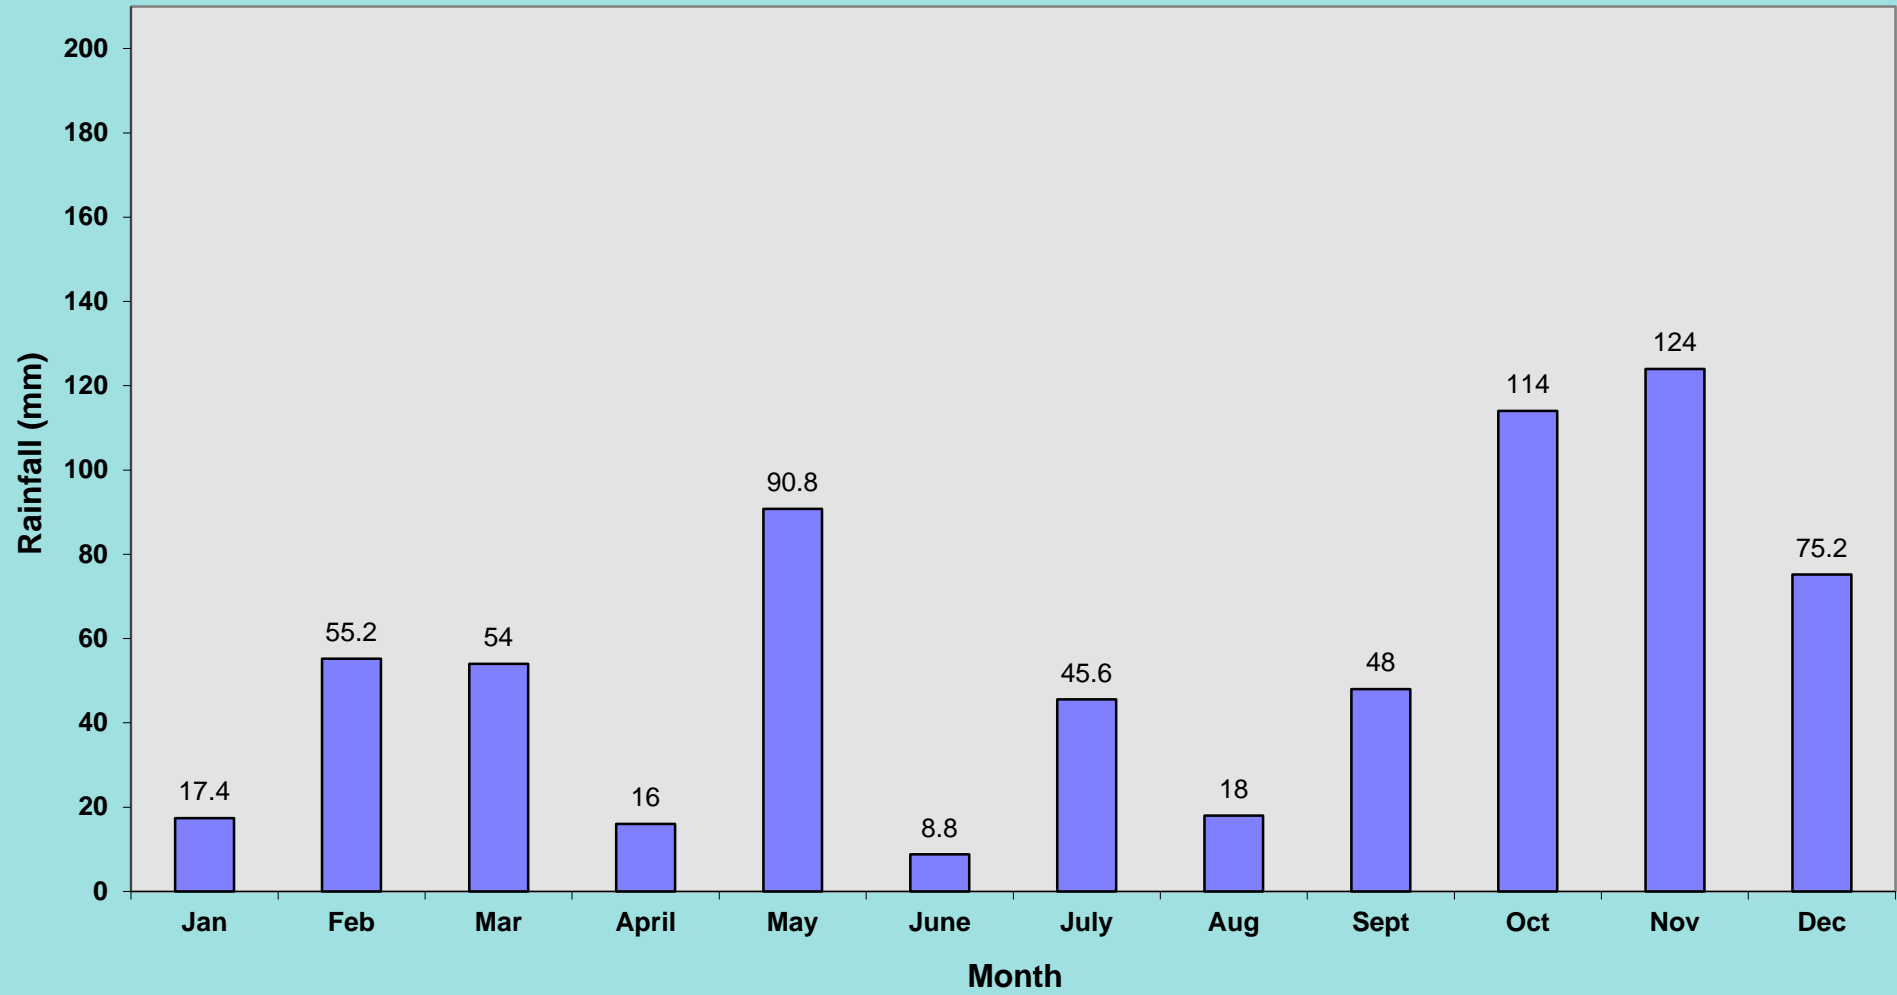

NAISH RAIN GAUGE 2010 (mm)

NAISH RAIN GAUGE 2009 (mm)

NAISH RAIN GAUGE 2008 (mm)

NAISH RAIN GAUGE 2007 (mm)

NAISH RAIN GAUGE 2006 (mm)

NAISH RAIN GAUGE 2005 (mm)

NAISH RAIN GAUGE 2004 (mm)

NAISH RAIN GAUGE 2003 (mm)

EFFORD RAIN GAUGE 1997

EFFORD RAIN GAUGE 1996

EFFORD RAIN GAUGE 1995

EFFORD RAIN GAUGE 1994

TOTAL ANNUAL RAINFALL FIGURES 1994 - 2018 (mm)

MONTHLY AVERAGE RAINFALL FIGURES 1994 - Dec 2017 (mm)