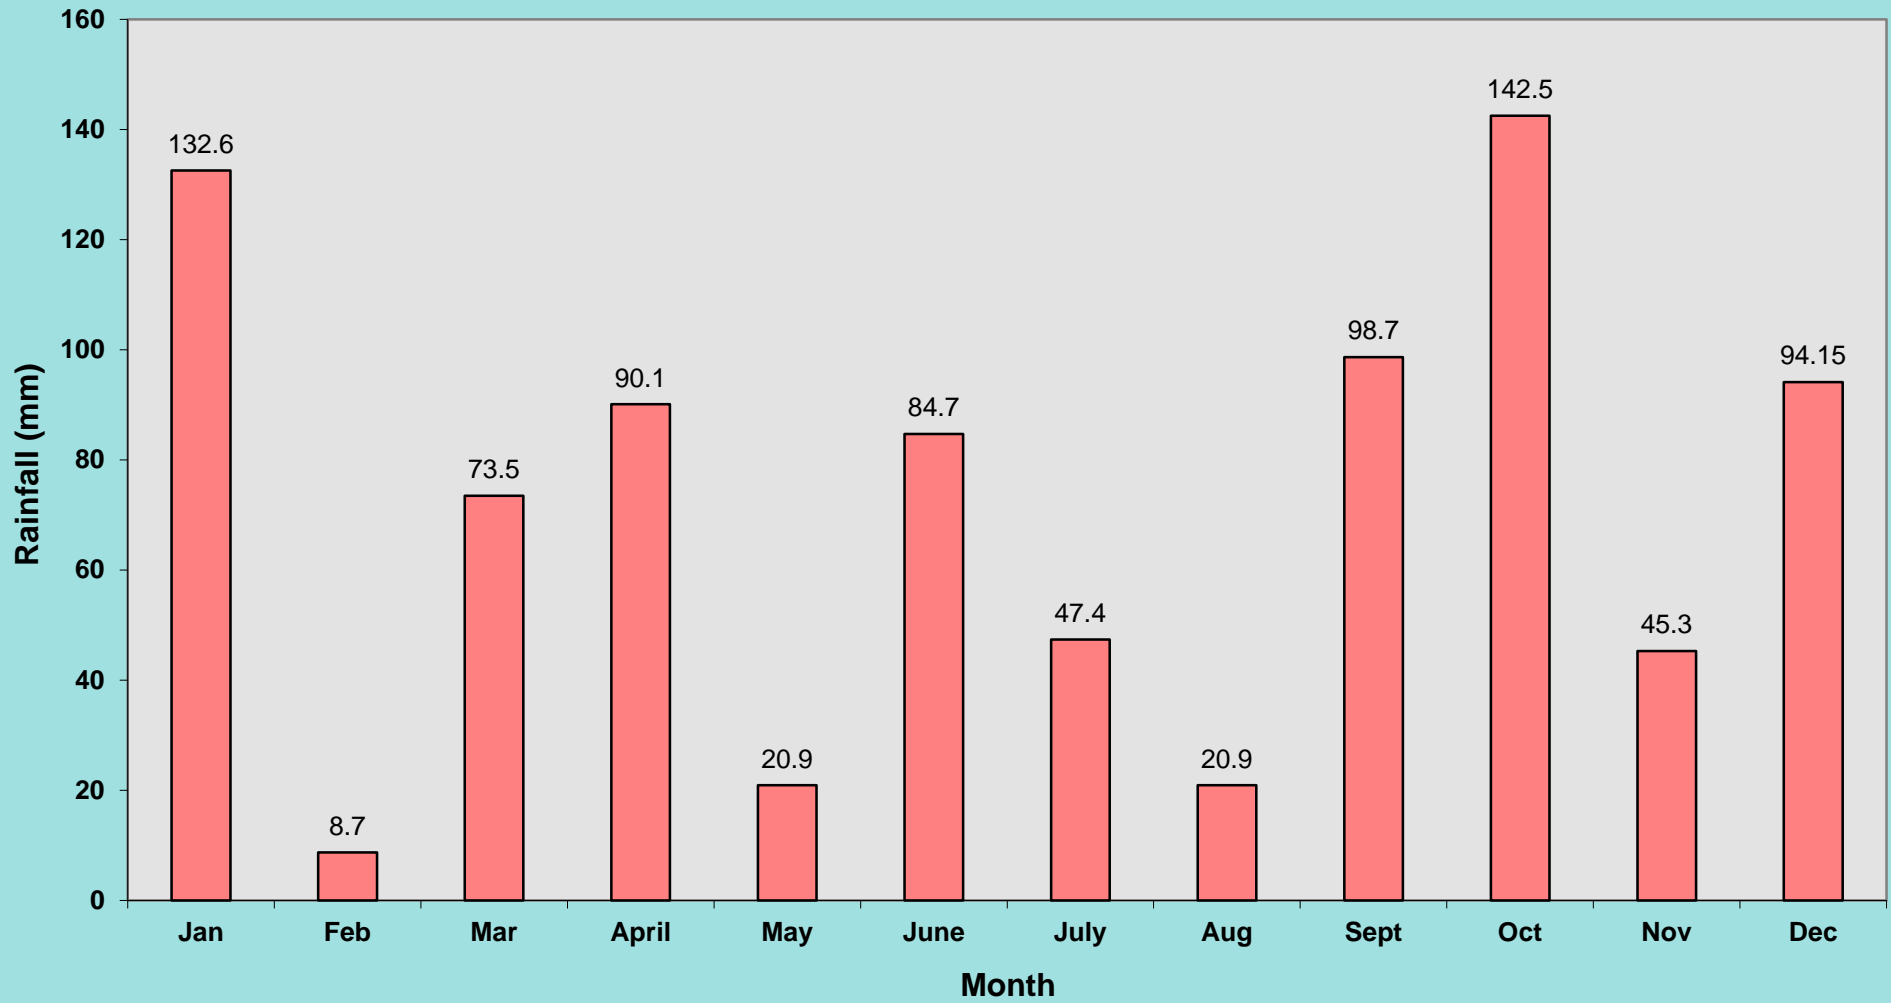

NAISH RAIN GAUGE 2002 (mm)

NAISH & EFFORD RAIN GAUGES 2001 (mm)

■ EFFORD ■ NAISH

NAISH & EFFORD RAIN GAUGES 2000

■EFFORD ■NAISH

NAISH & EFFORD RAIN GAUGES 1999

■ EFFORD ■ NAISH

EFFORD RAIN GAUGE 1998

EFFORD RAIN GAUGE 1997

EFFORD RAIN GAUGE 1996

EFFORD RAIN GAUGE 1995

EFFORD RAIN GAUGE 1994

TOTAL ANNUAL RAINFALL FIGURES 1994 - 2018 (mm)

MONTHLY AVERAGE RAINFALL FIGURES 1994 - Dec 2017 (mm)