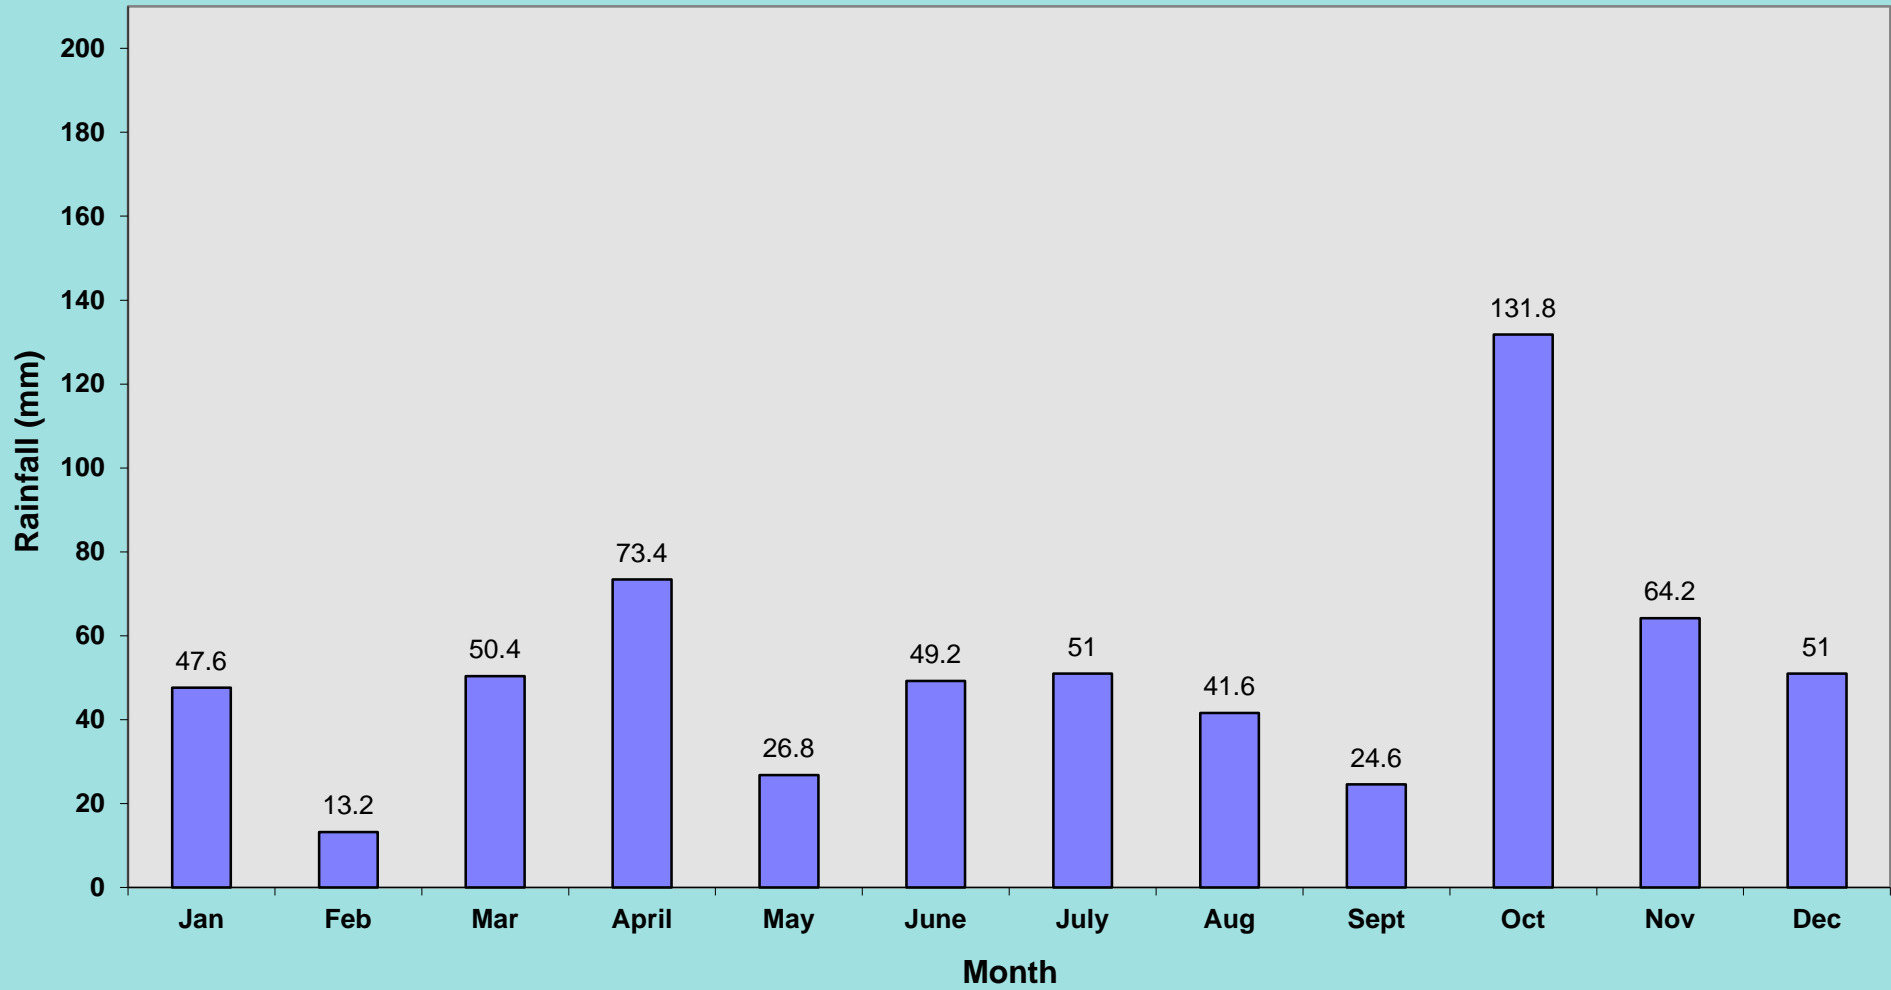

NAISH RAIN GAUGE 2010 (mm)

NAISH RAIN GAUGE 2009 (mm)

NAISH RAIN GAUGE 2008 (mm)

NAISH RAIN GAUGE 2007 (mm)

NAISH RAIN GAUGE 2006 (mm)

NAISH RAIN GAUGE 2005 (mm)

NAISH RAIN GAUGE 2004 (mm)

NAISH RAIN GAUGE 2003 (mm)

EFFORD RAIN GAUGE 1997

EFFORD RAIN GAUGE 1996

EFFORD RAIN GAUGE 1995

EFFORD RAIN GAUGE 1994

TOTAL ANNUAL RAINFALL FIGURES 1994 - 2018 (mm)

MONTHLY AVERAGE RAINFALL FIGURES 1994 - Dec 2017 (mm)