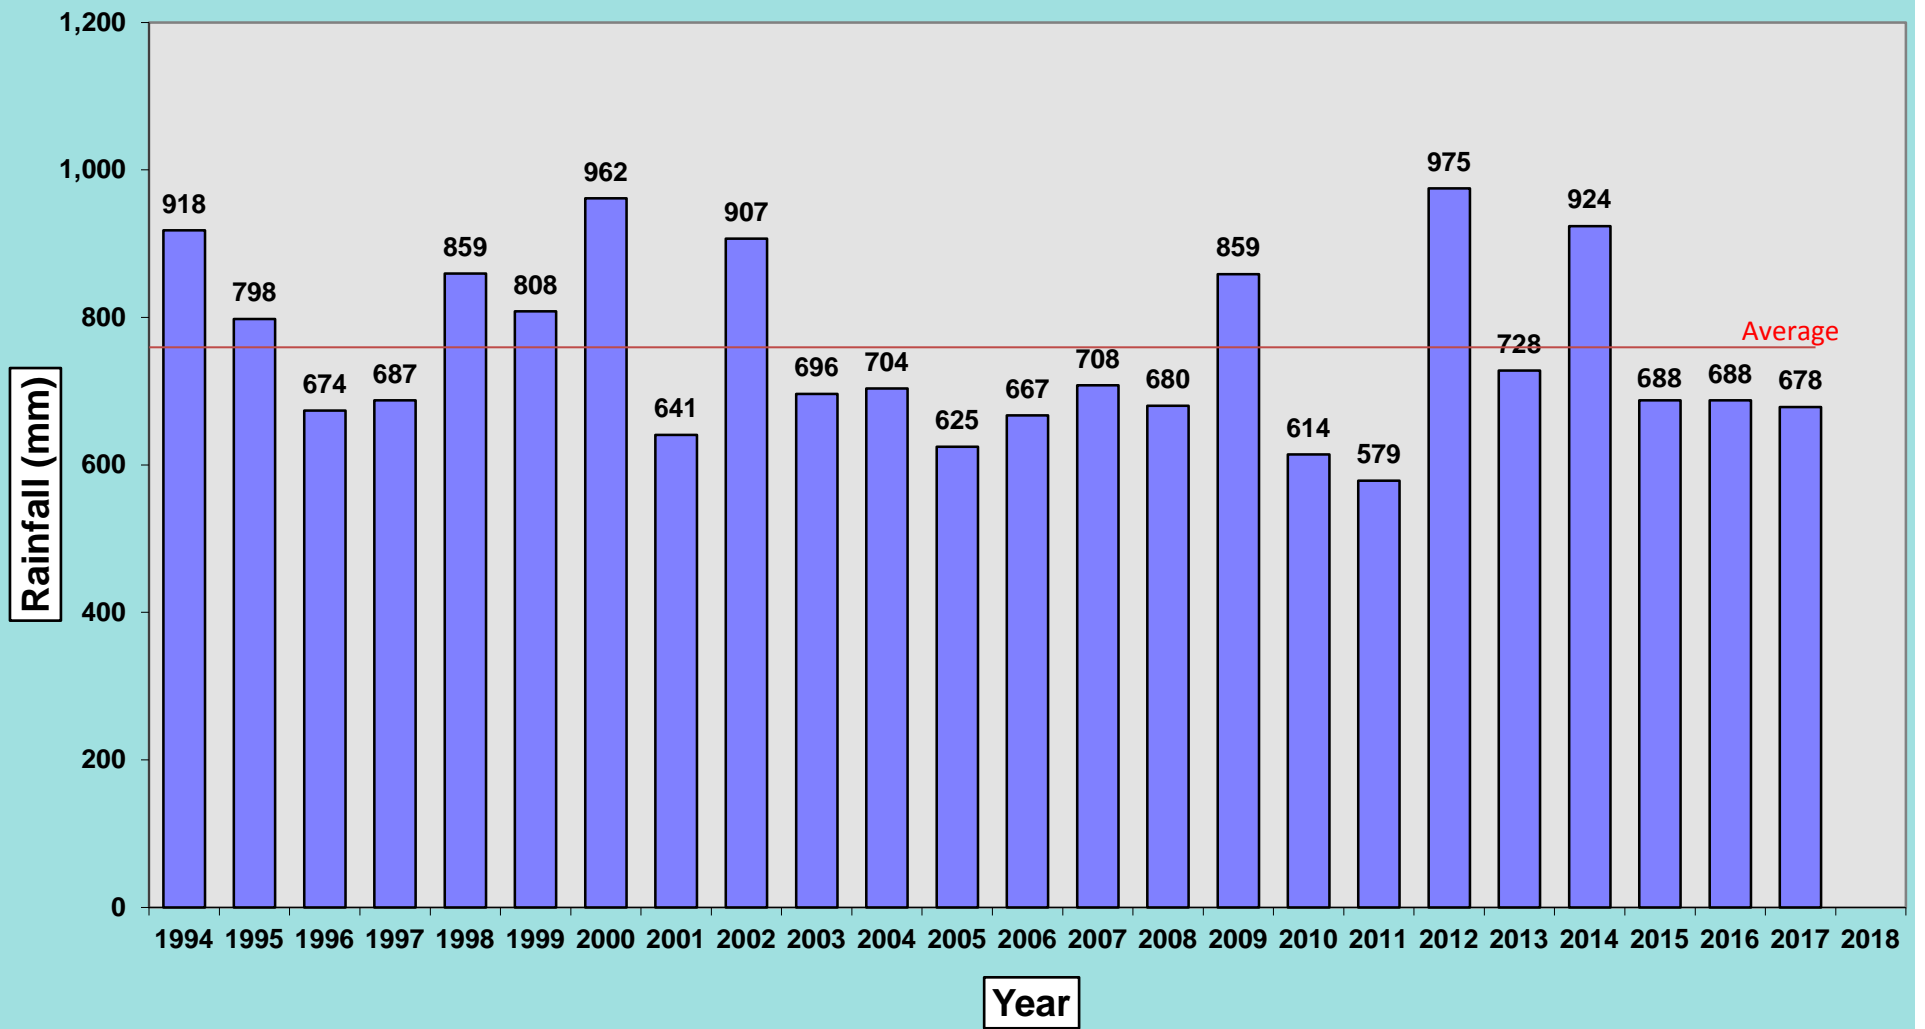

EFFORD RAIN GAUGE 1997

EFFORD RAIN GAUGE 1996

EFFORD RAIN GAUGE 1995

EFFORD RAIN GAUGE 1994

TOTAL ANNUAL RAINFALL FIGURES 1994 - 2018 (mm)

MONTHLY AVERAGE RAINFALL FIGURES 1994 - Dec 2017 (mm)