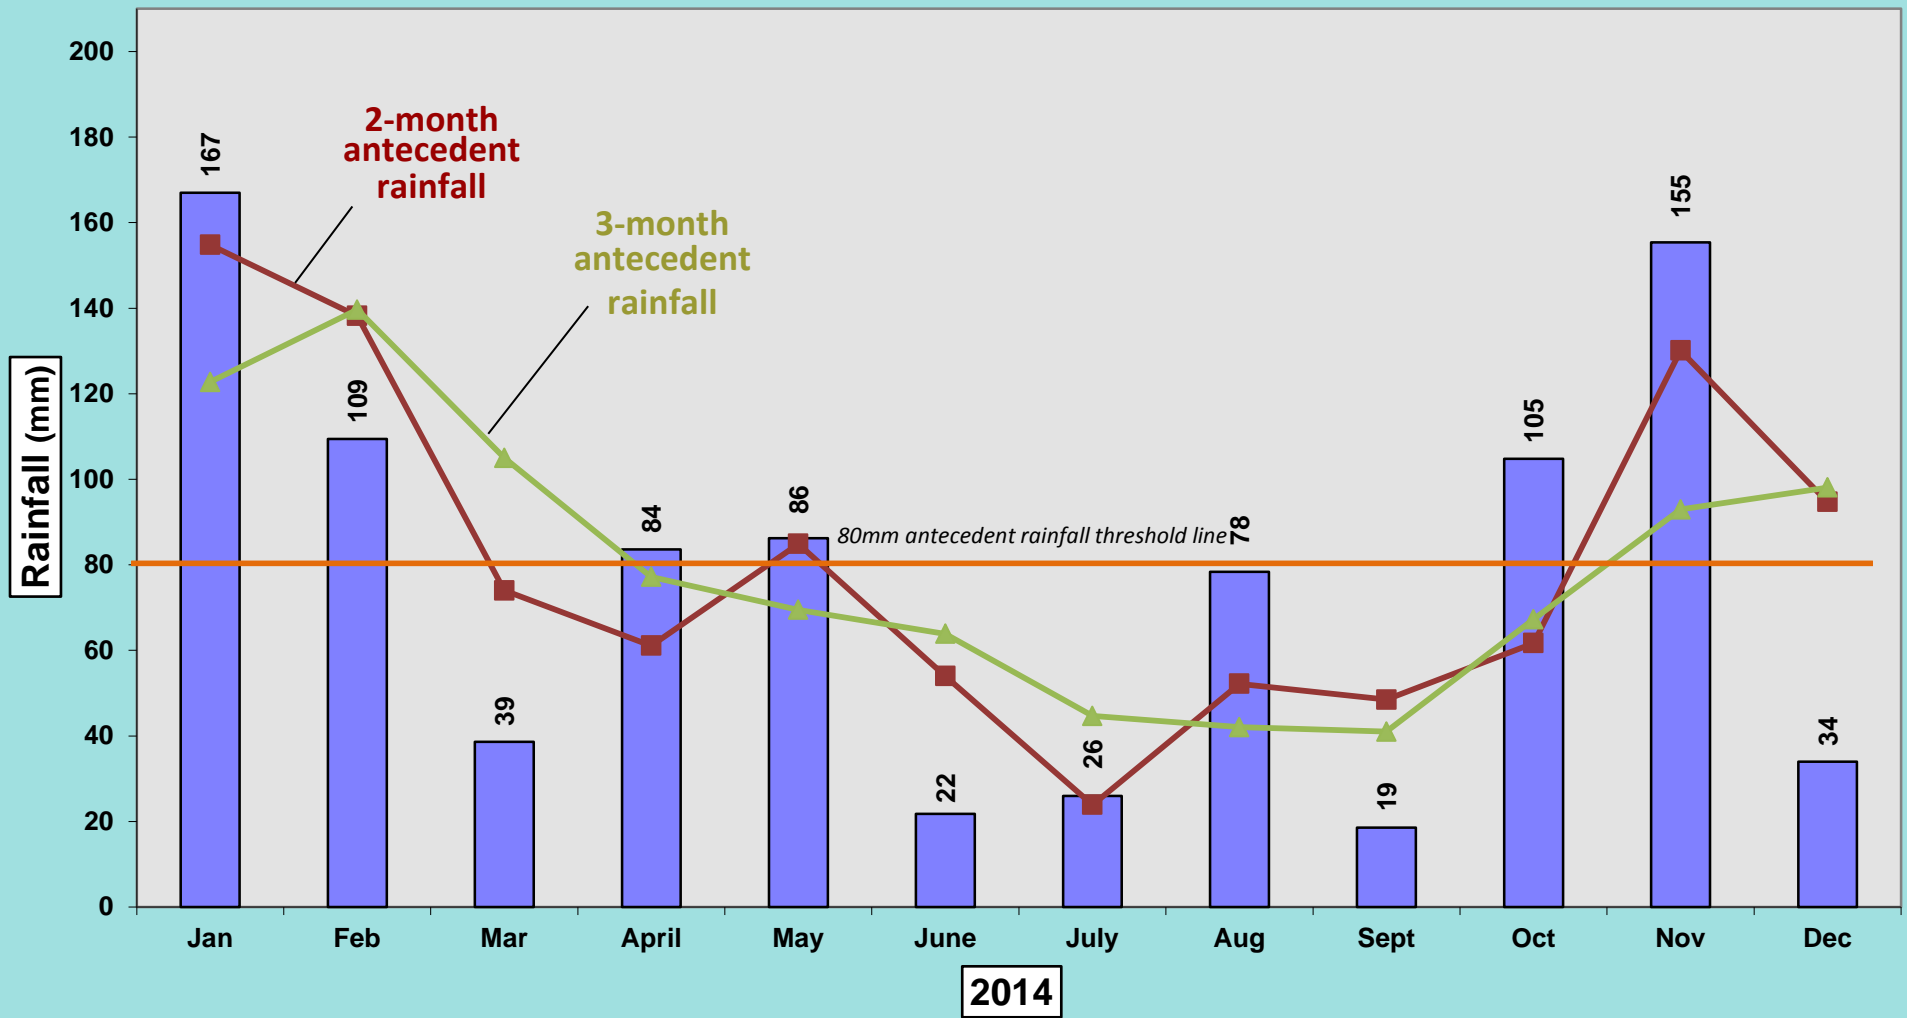

NAISH RAIN GAUGE 2018 (rainfall in mm)

NAISH RAIN GAUGE 2017(/18) (rainfall in mm)

NAISH RAIN GAUGE 2017 (rainfall in mm)

NAISH RAIN GAUGE 2016 (/17) (rainfall in mm)

NAISH RAIN GAUGE 2016 (rainfall in mm)

NAISH RAIN GAUGE 2015 (/16) (rainfall in mm)

NAISH RAIN GAUGE 2015 (rainfall in mm)

NAISH RAIN GAUGE 2014 (rainfall in mm)

NAISH RAIN GAUGE 2013 (rainfall in mm)

NAISH RAIN GAUGE 2012 (rainfall in mm)

NAISH RAIN GAUGE 2011 (mm)

EFFORD RAIN GAUGE 1997

EFFORD RAIN GAUGE 1996

EFFORD RAIN GAUGE 1995

EFFORD RAIN GAUGE 1994

TOTAL ANNUAL RAINFALL FIGURES 1994 - 2018 (mm)

MONTHLY AVERAGE RAINFALL FIGURES 1994 - Dec 2017 (mm)