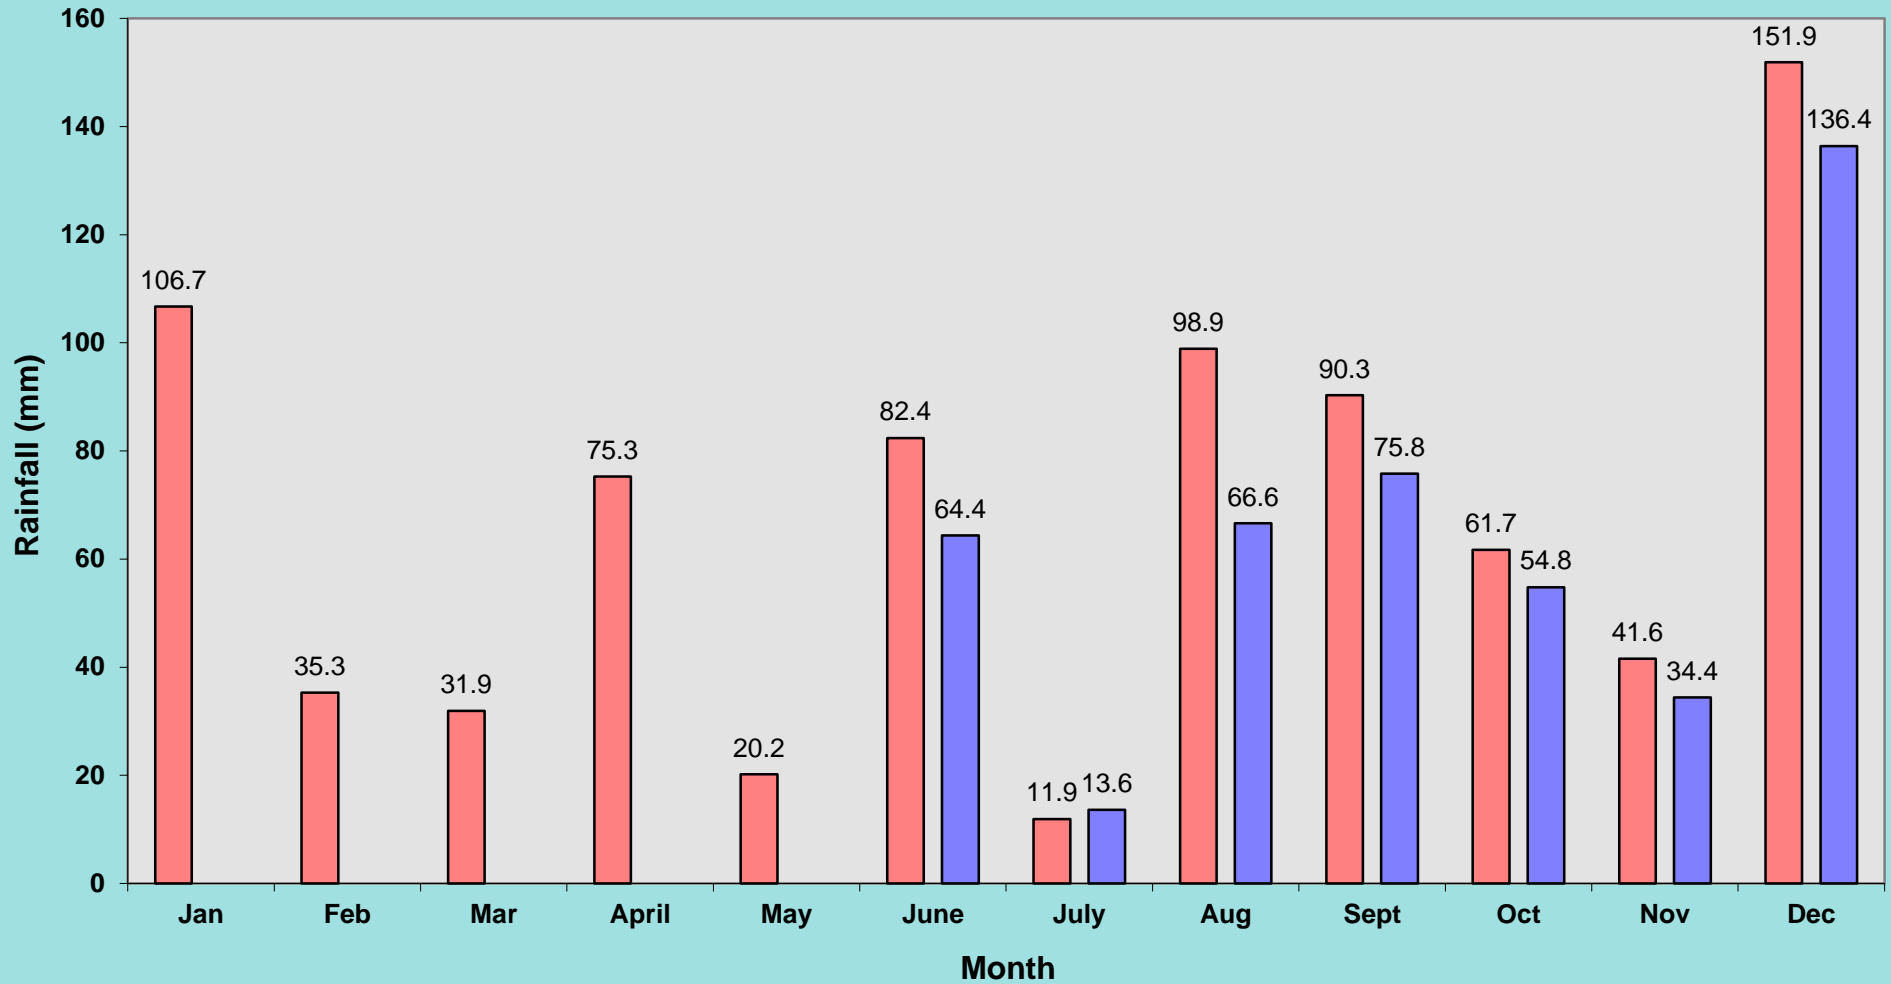

NAISH RAIN GAUGE 2002 (mm)

NAISH & EFFORD RAIN GAUGES 2001 (mm)

■ EFFORD ■ NAISH

NAISH & EFFORD RAIN GAUGES 2000

■EFFORD ■NAISH

NAISH & EFFORD RAIN GAUGES 1999

■ EFFORD ■ NAISH

EFFORD RAIN GAUGE 1998

EFFORD RAIN GAUGE 1997

EFFORD RAIN GAUGE 1996

EFFORD RAIN GAUGE 1995

EFFORD RAIN GAUGE 1994

TOTAL ANNUAL RAINFALL FIGURES 1994 - 2018 (mm)

MONTHLY AVERAGE RAINFALL FIGURES 1994 - Dec 2017 (mm)