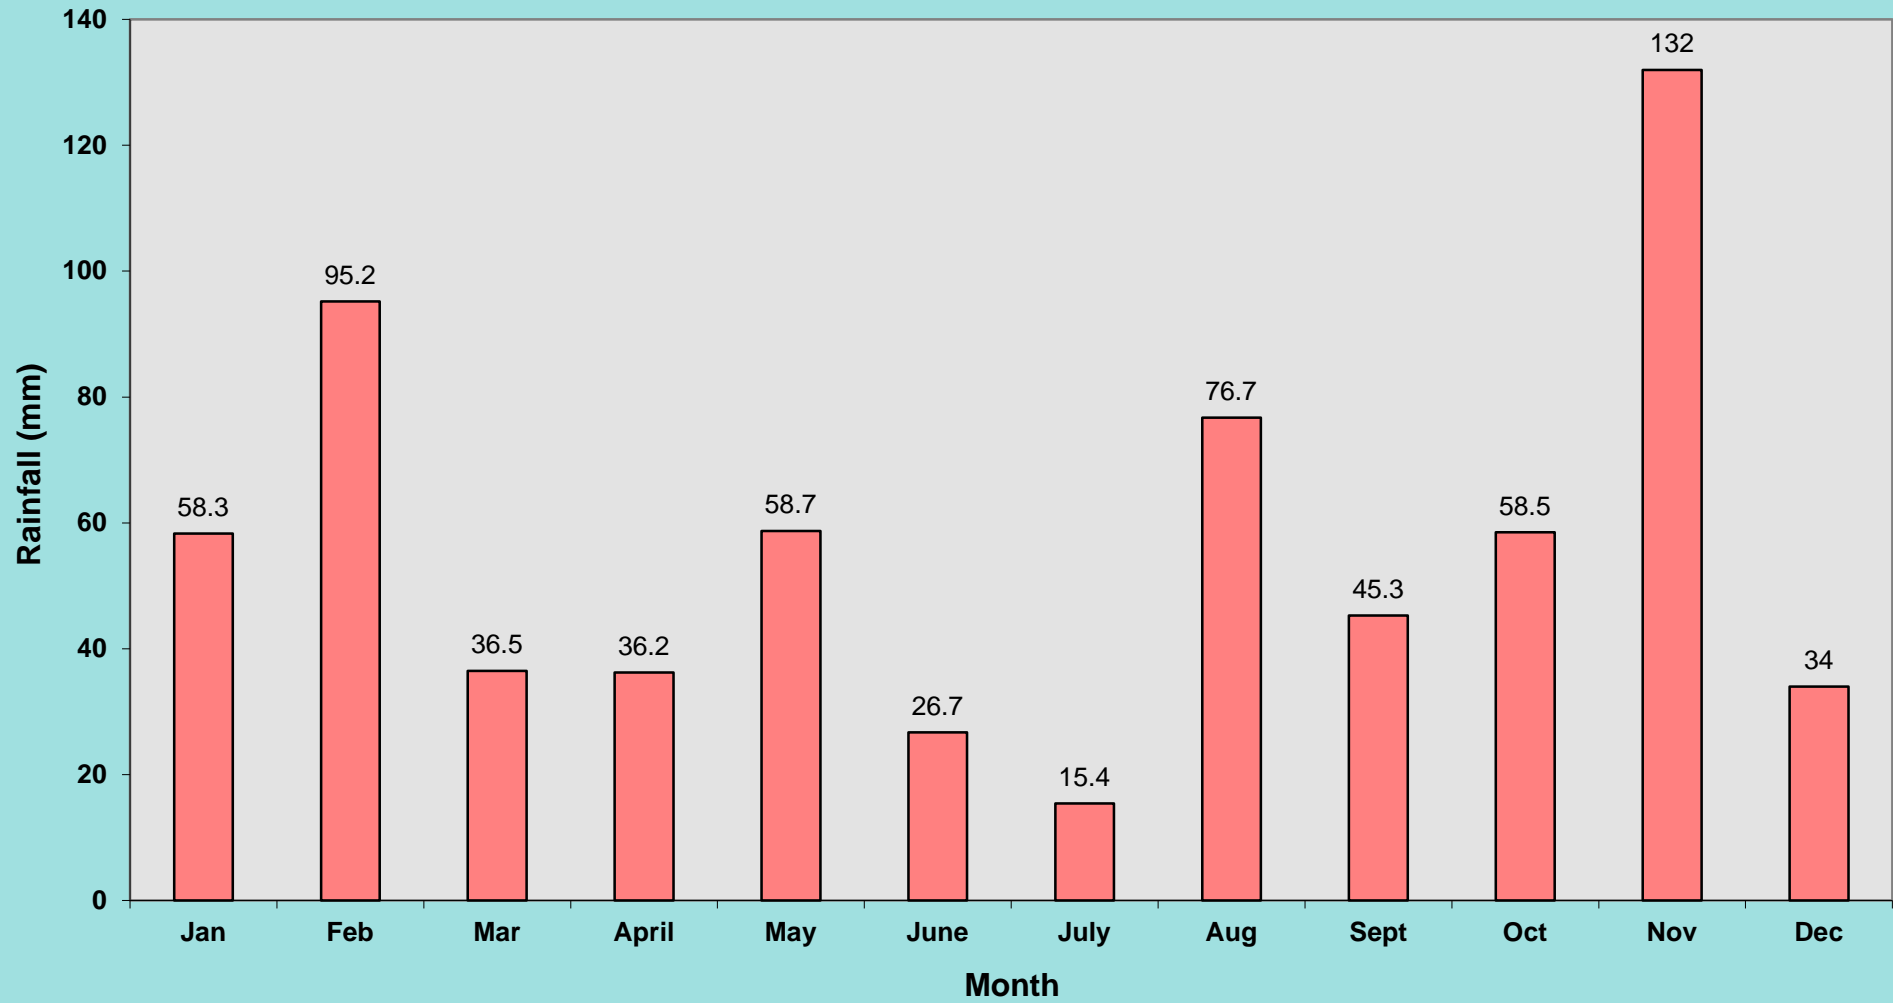

NAISH RAIN GAUGE 2002 (mm)

NAISH & EFFORD RAIN GAUGES 2001 (mm)

■ EFFORD ■ NAISH

NAISH & EFFORD RAIN GAUGES 2000

■EFFORD ■NAISH

NAISH & EFFORD RAIN GAUGES 1999

■ EFFORD ■ NAISH

EFFORD RAIN GAUGE 1998

EFFORD RAIN GAUGE 1997

EFFORD RAIN GAUGE 1996

EFFORD RAIN GAUGE 1995

EFFORD RAIN GAUGE 1994

TOTAL ANNUAL RAINFALL FIGURES 1994 - 2018 (mm)

MONTHLY AVERAGE RAINFALL FIGURES 1994 - Dec 2017 (mm)