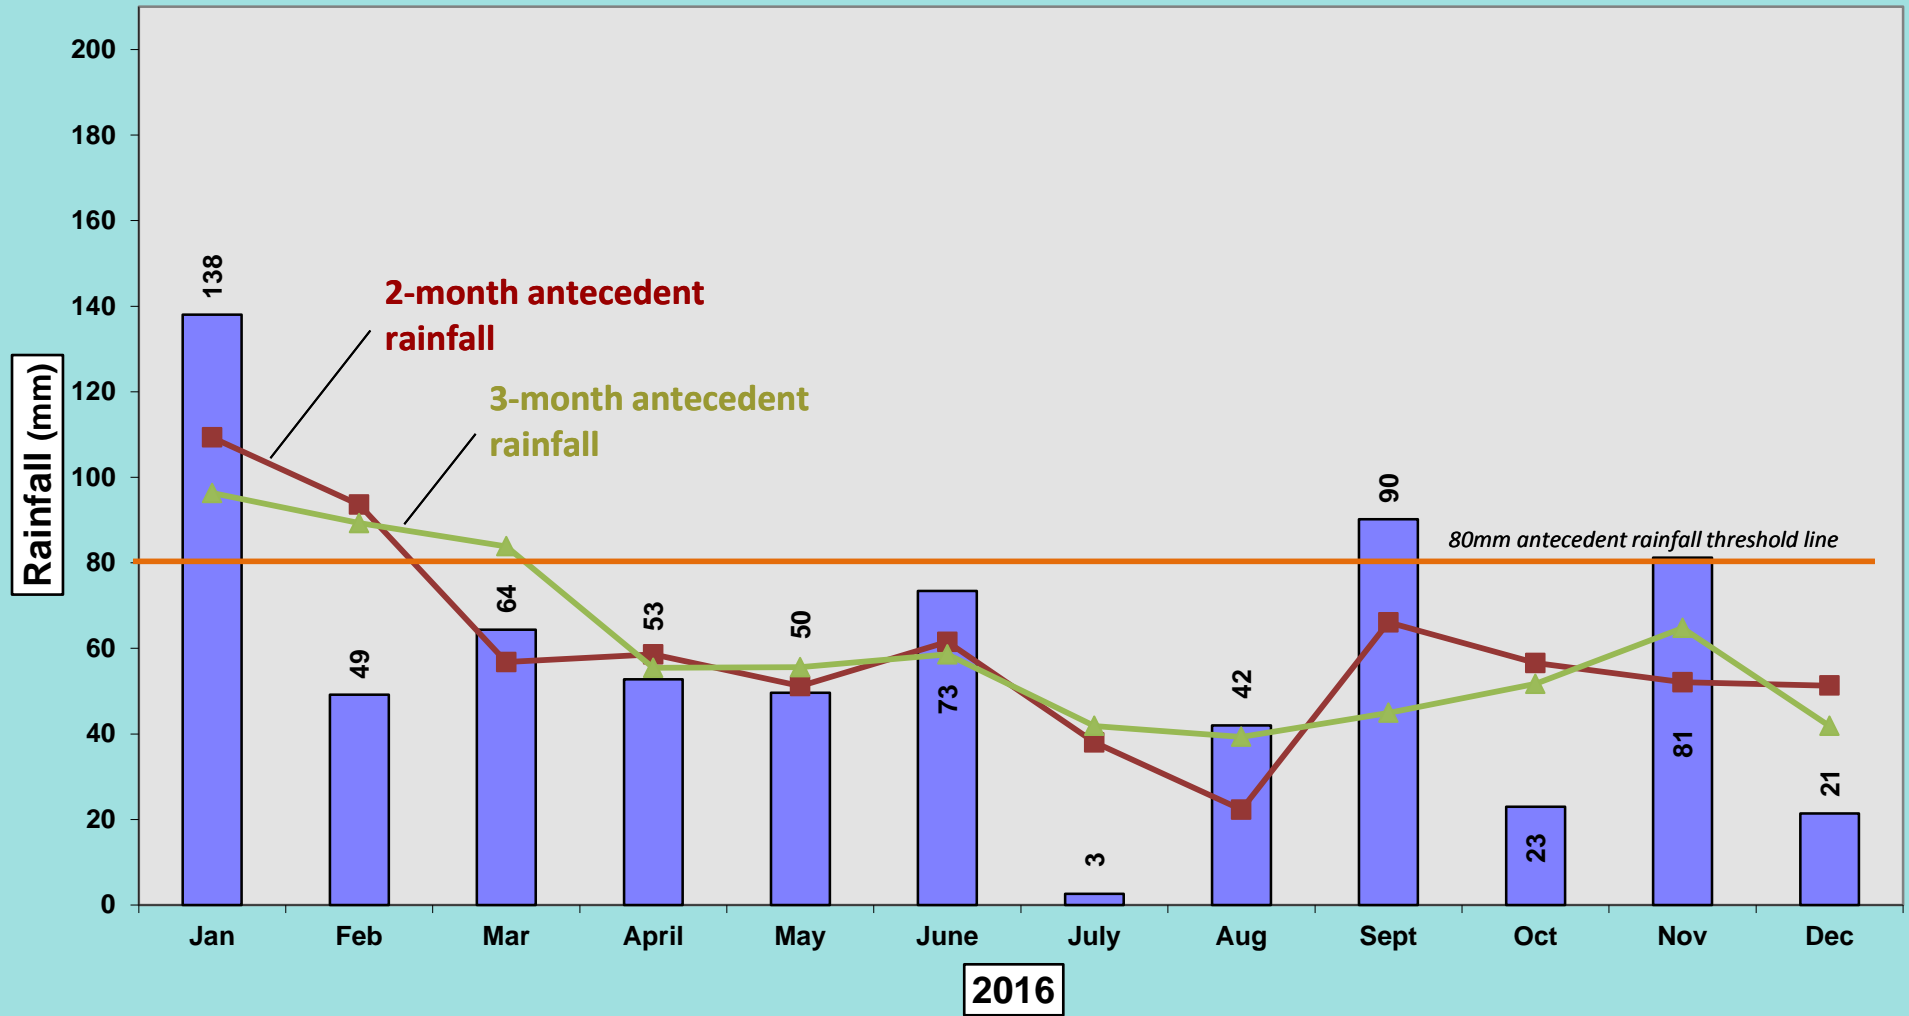

NAISH RAIN GAUGE 2018 (rainfall in mm)

NAISH RAIN GAUGE 2017(/18) (rainfall in mm)

NAISH RAIN GAUGE 2017 (rainfall in mm)

NAISH RAIN GAUGE 2016 (/17) (rainfall in mm)

NAISH RAIN GAUGE 2016 (rainfall in mm)

NAISH RAIN GAUGE 2015 (/16) (rainfall in mm)

NAISH RAIN GAUGE 2015 (rainfall in mm)

NAISH RAIN GAUGE 2014 (rainfall in mm)

NAISH RAIN GAUGE 2013 (rainfall in mm)

NAISH RAIN GAUGE 2012 (rainfall in mm)

NAISH RAIN GAUGE 2011 (mm)

EFFORD RAIN GAUGE 1997

EFFORD RAIN GAUGE 1996

EFFORD RAIN GAUGE 1995

EFFORD RAIN GAUGE 1994

TOTAL ANNUAL RAINFALL FIGURES 1994 - 2018 (mm)

MONTHLY AVERAGE RAINFALL FIGURES 1994 - Dec 2017 (mm)