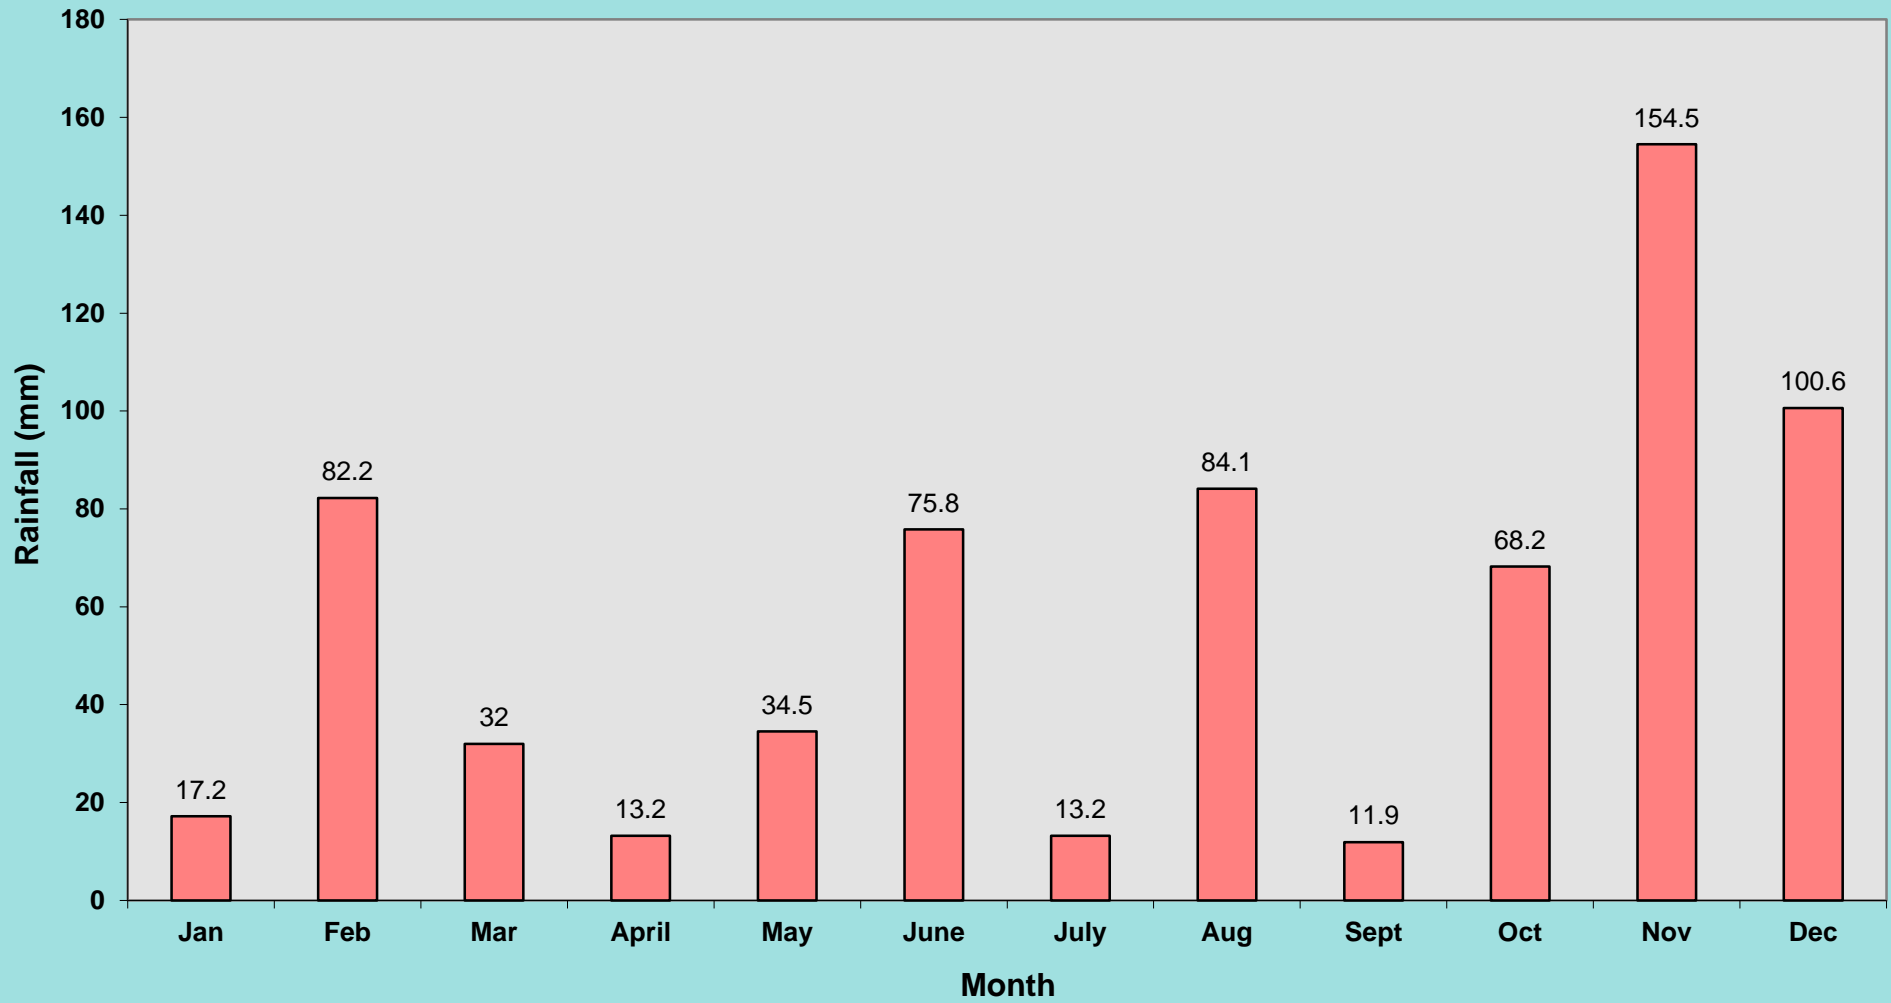

NAISH RAIN GAUGE 2002 (mm)

NAISH & EFFORD RAIN GAUGES 2001 (mm)

■ EFFORD ■ NAISH

NAISH & EFFORD RAIN GAUGES 2000

■EFFORD ■NAISH

NAISH & EFFORD RAIN GAUGES 1999

■ EFFORD ■ NAISH

EFFORD RAIN GAUGE 1998

EFFORD RAIN GAUGE 1997

EFFORD RAIN GAUGE 1996

EFFORD RAIN GAUGE 1995

EFFORD RAIN GAUGE 1994

TOTAL ANNUAL RAINFALL FIGURES 1994 - 2018 (mm)

MONTHLY AVERAGE RAINFALL FIGURES 1994 - Dec 2017 (mm)