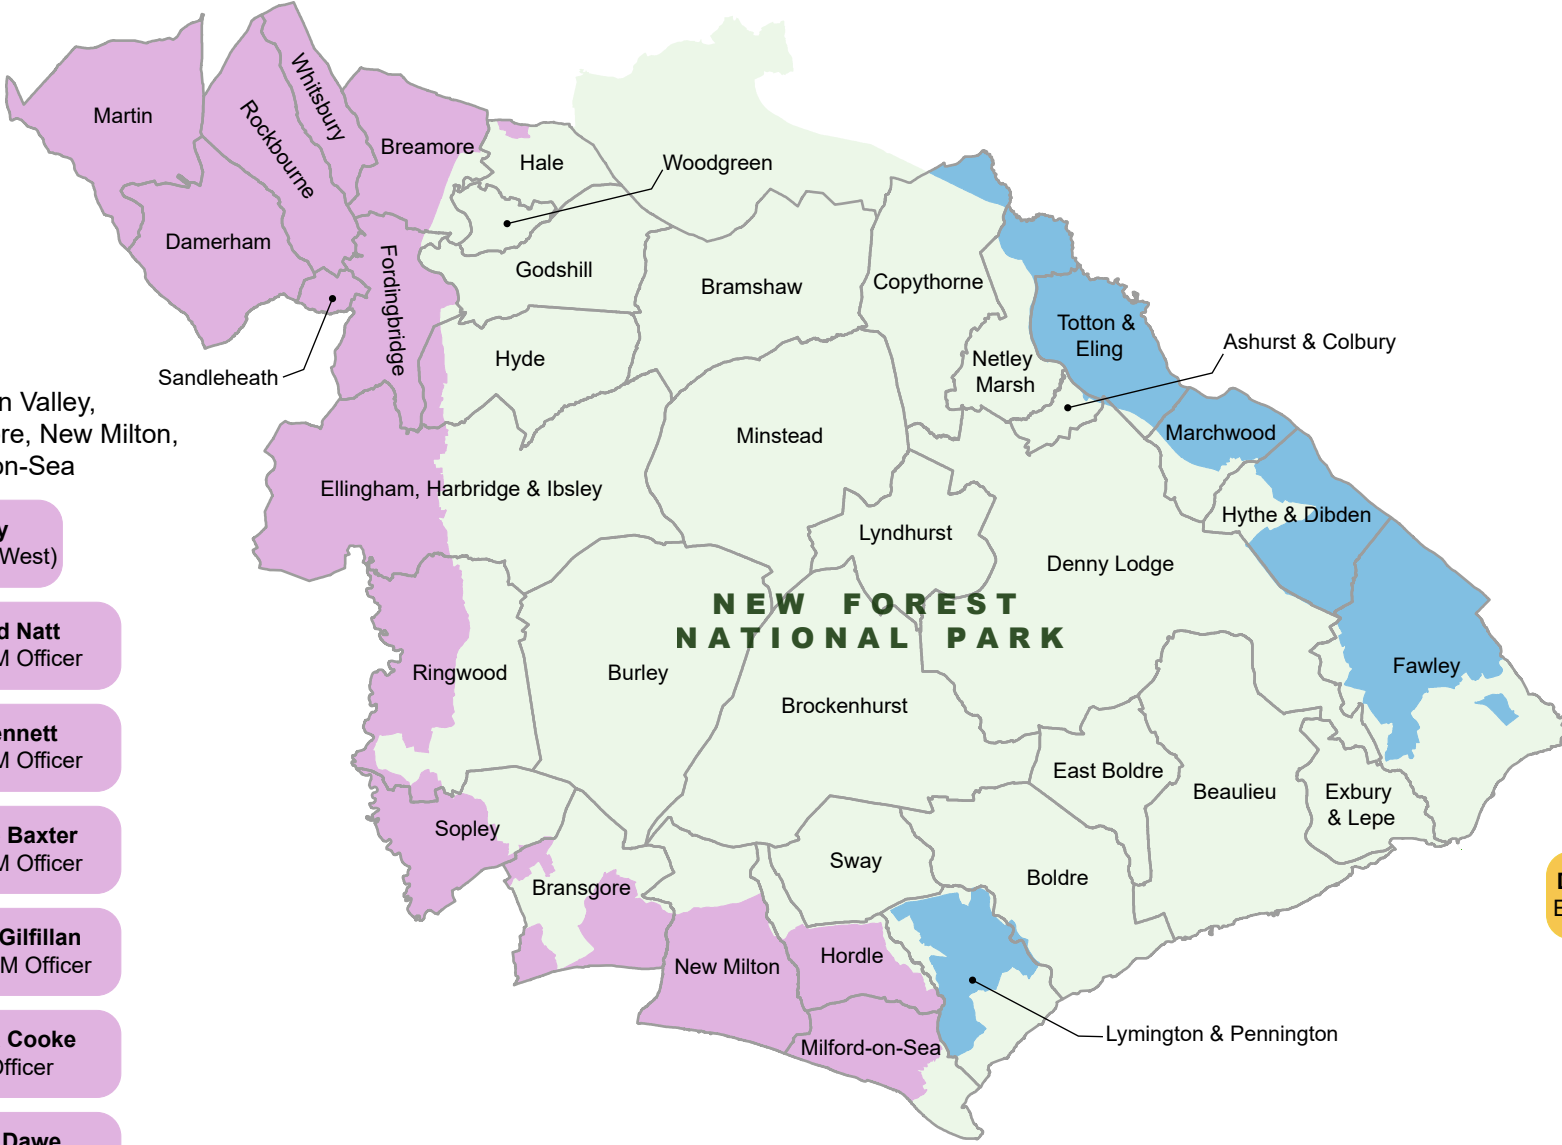

Development Management Area Teams

Contact us on 023 8028 5345

West Team

Downlands, Avon Valley, Sopley, Bransgore, New Milton, Hordle, Milford-on-Sea

- Judith Garrity**
DM Team Leader (West)
- Richard Natt**
Senior DM Officer
- Jim Bennett**
Senior DM Officer
- Vivienne Baxter**
Senior DM Officer
- James Gilfillan**
Senior DM Officer
- Jessica Cooke**
DM Officer
- Jacky Dawe**
DM Case Officer
- Kate Cattermole**
DM Case Officer

East Team

Totton, Waterside, Lymington

- Ian Rayner**
DM Team Leader (East)
- Stephen Belli**
Senior DM Officer
- Warren Simmonds**
Senior DM Officer
- Sophie Tagg**
DM Officer
- Andrew Sage**
DM Case Officer
- Julie Parry**
DM Case Officer